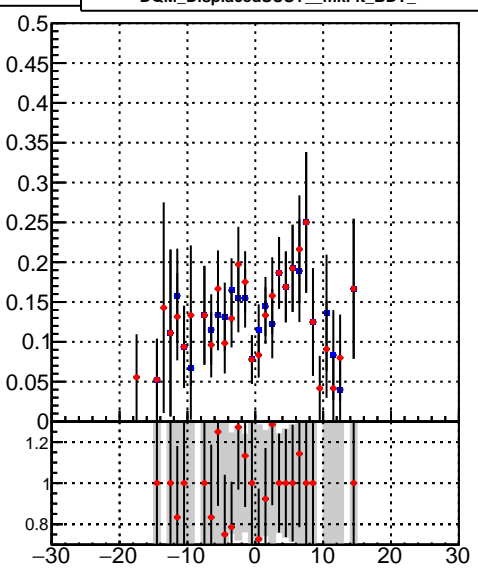

Efficiency vs vertpos

Legend: DQM_DisplacedSUSY_mkFit_ (blue diamond), DQM_DisplacedSUSY_mkFit_BDT_ (red circle)

Efficiency

Efficiency vs. sim PV z