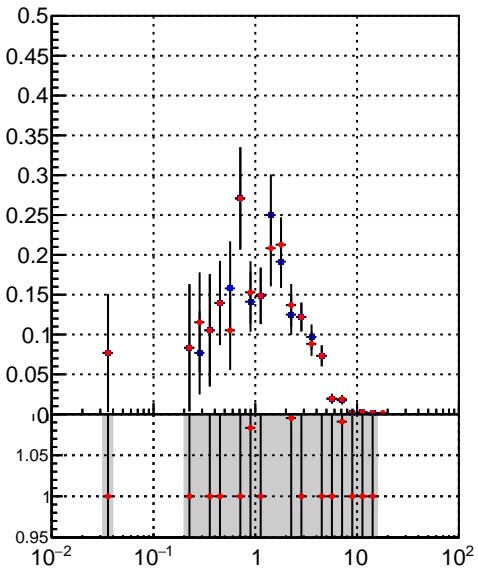

Efficiency vs vertpos

Legend: DQM_DisplacedSUSY_mkFit_ (blue diamond), DQM_DisplacedSUSY_mkFit_BDT_ (red circle)

Efficiency

Efficiency vs. sim PV z