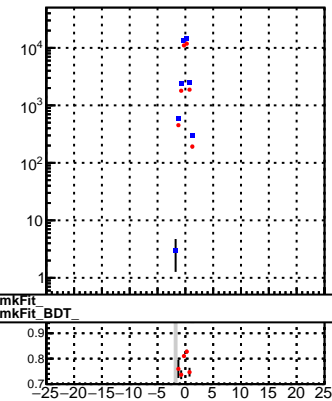

N of reco track vs dxy

N of associated (recoToSim) tracks vs dxy

N of associated (recoToSim) looper tracks vs dxy

N of reco track vs dz

N of associated (recoToSim) tracks vs dz

N of associated (recoToSim) looper tracks vs dz