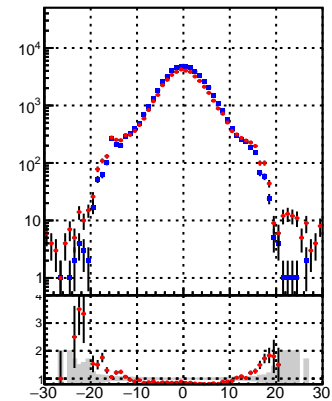

N of reco track vs dxy

N of associated (recoToSim) tracks vs dxy

N of associated (recoToSim) looper tracks vs dxy

N of reco track vs dz

N of associated (recoToSim) tracks vs dz

N of associated (recoToSim) looper tracks vs dz