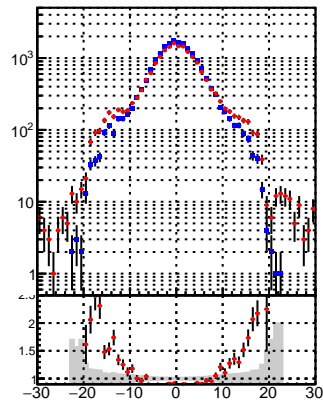

N of reco track vs dxy

N of associated (recoToSim) tracks vs dxy

N of associated (recoToSim) looper tracks vs dxy

N of reco track vs dz

N of associated (recoToSim) tracks vs dz

N of associated (recoToSim) looper tracks vs dz