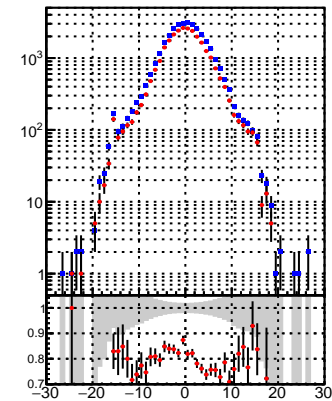

N of reco track vs dxy

N of associated (recoToSim) tracks vs dxy

N of associated (recoToSim) looper tracks vs dxy

N of reco track vs dz

N of associated (recoToSim) tracks vs dz

N of associated (recoToSim) looper tracks vs dz