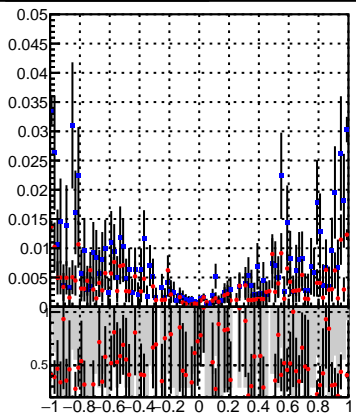

Fake rate vs dxypv

Duplicates Rate vs Dxy(PV)

Pileup rate vs dxypv

Fake rate vs d

Fake rate vs dzpv

Duplicates Rate vs Dz(PV)

Pileup rate vs dz(PV)

Fake rate vs dzpv

Duplicates Rate vs Dz(PV)

Pileup rate vs dz(PV)

—●— DQM_DisplacedSUSY_mkFit_

—●— DQM_DisplacedSUSY_mkFit_BDT_