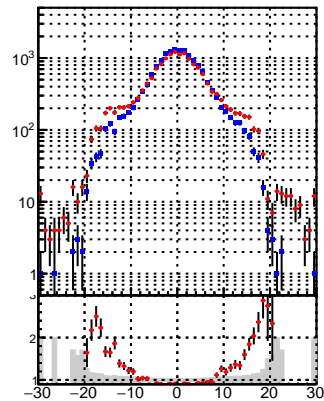

N of reco track vs dxy

N of associated (recoToSim) tracks vs dxy

N of associated (recoToSim) looper tracks vs dxy

N of reco track vs dz

N of associated (recoToSim) tracks vs dz

N of associated (recoToSim) looper tracks vs dz