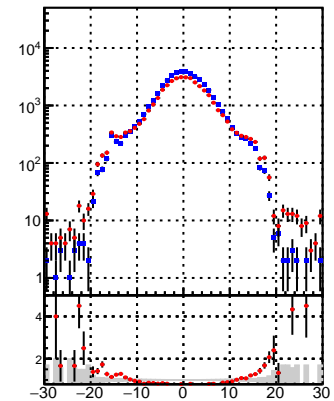

N of reco track vs dxy

N of associated (recoToSim) tracks vs dxy

N of associated (recoToSim) looper tracks vs dxy

N of reco track vs dz

N of associated (recoToSim) tracks vs dz

N of associated (recoToSim) looper tracks vs dz