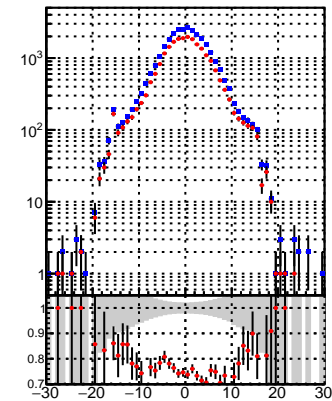

N of reco track vs dxy

N of associated (recoToSim) tracks vs dxy

N of associated (recoToSim) looper tracks vs dxy

N of reco track vs dz

N of associated (recoToSim) tracks vs dz

N of associated (recoToSim) looper tracks vs dz