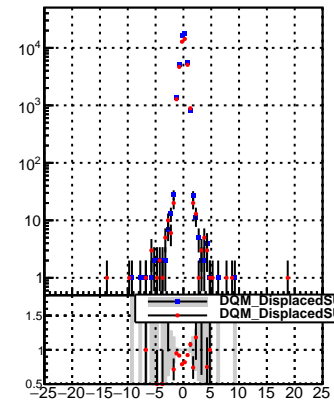

N of reco track vs dxy

N of associated (recoToSim) tracks vs dxy

N of associated (recoToSim) looper tracks vs dxy

N of reco track vs dz

N of associated (recoToSim) tracks vs dz

N of associated (recoToSim) looper tracks vs dz