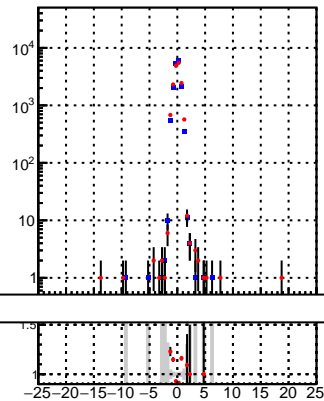

N of reco track vs dxy

N of associated (recoToSim) tracks vs dxy

N of associated (recoToSim) looper tracks vs dxy

N of reco track vs dz

N of associated (recoToSim) tracks vs dz

N of associated (recoToSim) looper tracks vs dz