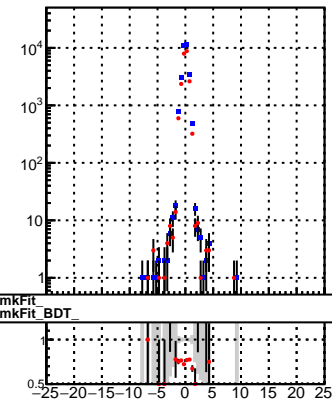

N of reco track vs dxy

N of associated (recoToSim) tracks vs dxy

N of associated (recoToSim) looper tracks vs dxy

N of reco track vs dz

N of associated (recoToSim) tracks vs dz

N of associated (recoToSim) looper tracks vs dz