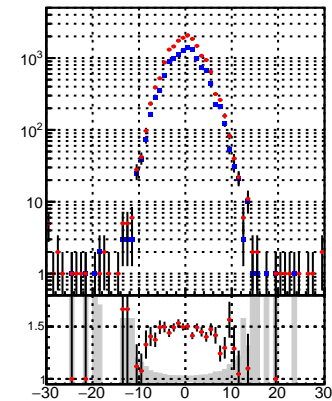

N of reco track vs dxy

N of associated (recoToSim) tracks vs dxy

N of associated (recoToSim) looper tracks vs dxy

N of reco track vs dz

N of associated (recoToSim) tracks vs dz

N of associated (recoToSim) looper tracks vs dz