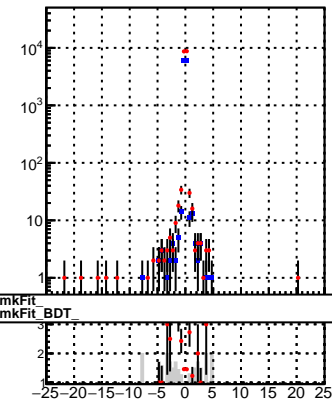

N of reco track vs dxy

N of associated (recoToSim) tracks vs dxy

N of associated (recoToSim) looper tracks vs dxy

N of reco track vs dz

N of associated (recoToSim) tracks vs dz

N of associated (recoToSim) looper tracks vs dz