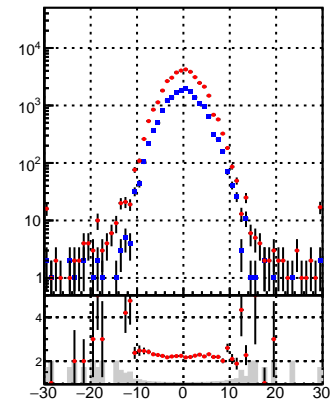

N of reco track vs dxy

N of associated (recoToSim) tracks vs dxy

N of associated (recoToSim) looper tracks vs dxy

N of reco track vs dz

N of associated (recoToSim) tracks vs dz

N of associated (recoToSim) looper tracks vs dz