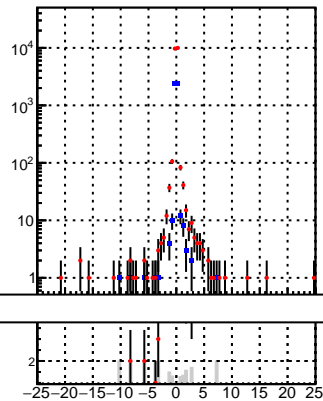

N of reco track vs dxy

N of associated (recoToSim) tracks vs dxy

N of associated (recoToSim) looper tracks vs dxy

N of reco track vs dz

N of associated (recoToSim) tracks vs dz

N of associated (recoToSim) looper tracks vs dz