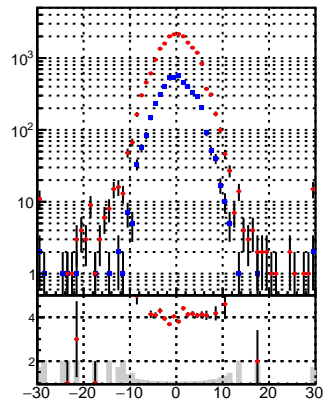

N of reco track vs dxy

N of associated (recoToSim) tracks vs dxy

N of associated (recoToSim) looper tracks vs dxy

N of reco track vs dz

N of associated (recoToSim) tracks vs dz

N of associated (recoToSim) looper tracks vs dz