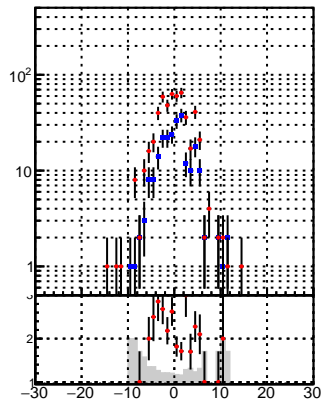

N of reco track vs dxy

N of associated (recoToSim) tracks vs dxy

N of associated (recoToSim) looper tracks vs dxy

N of reco track vs dz

N of associated (recoToSim) tracks vs dz

N of associated (recoToSim) looper tracks vs dz