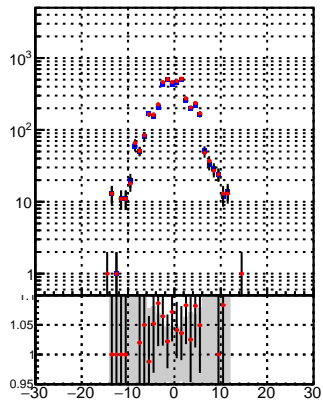

N of reco track vs dxy

N of associated (recoToSim) tracks vs dxy

N of associated (recoToSim) looper tracks vs dxy

N of reco track vs dz

N of associated (recoToSim) tracks vs dz

N of associated (recoToSim) looper tracks vs dz