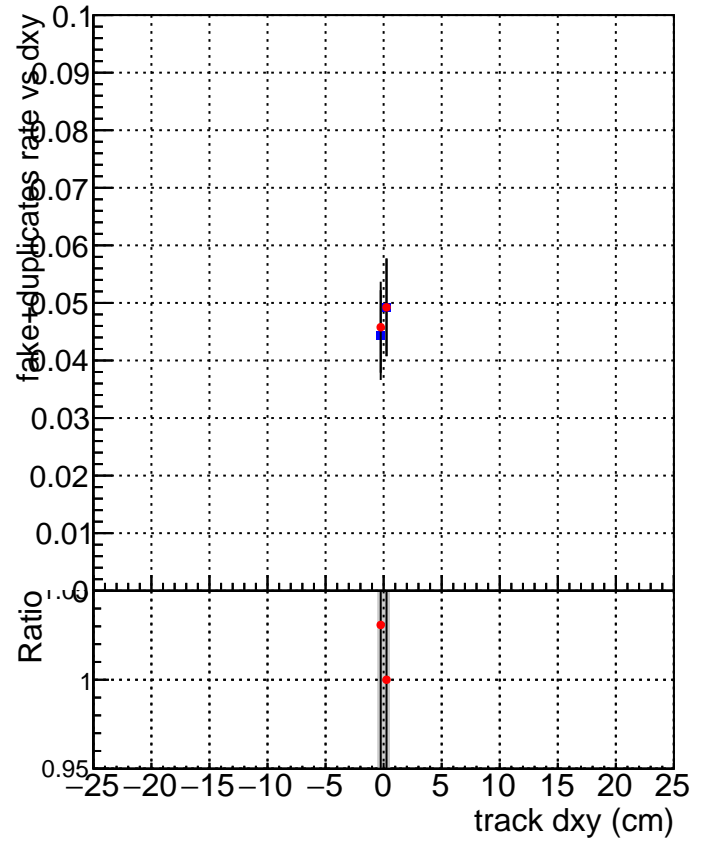

fake+duplicates vs dxy

Legend for the bottom plot:

- DQM_V0001_R000000001_Global_mkFitbase_RECO (Blue square)
- DQM_V0001_R000000001_Global_CMSSW_X_Y_Z_RECO (Red circle)