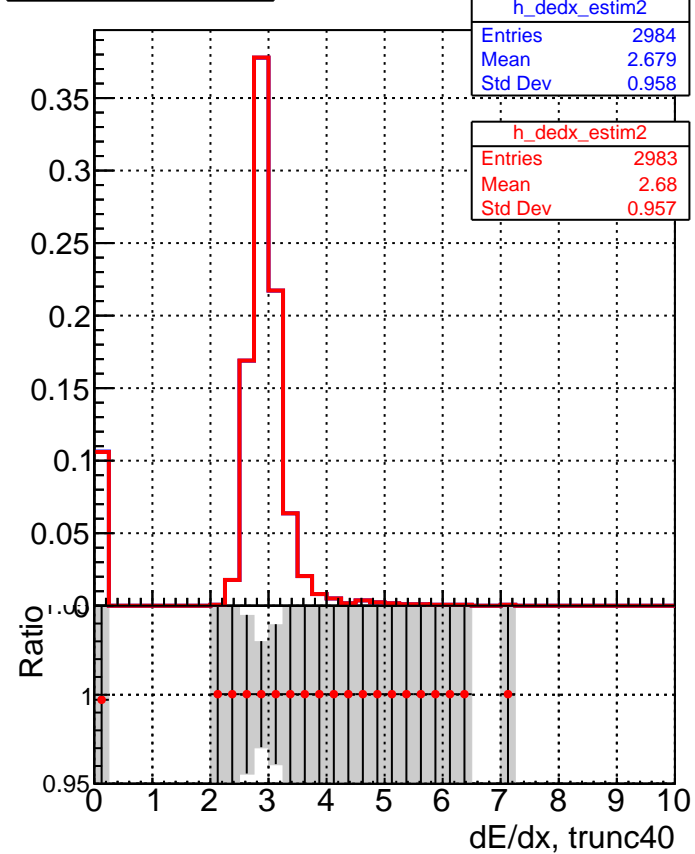

dE/dx estimator 1

dE/dx estimator 2

█ DQM_V0001_R000000001_Global_mkFitbase_RECO
● DQM_V0001_R000000001_Global_CMSSW_X_Y_Z_RECO