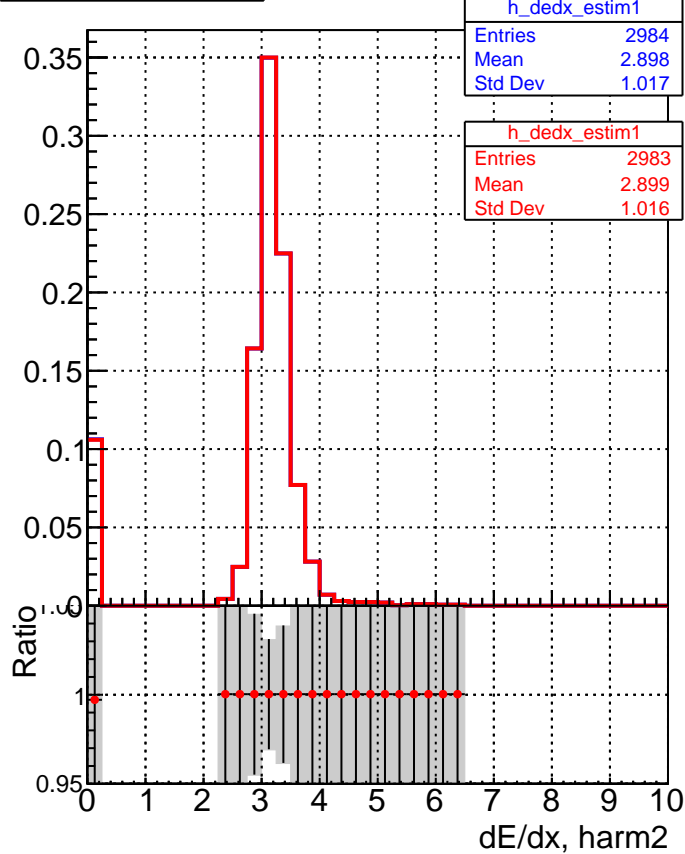

dE/dx estimator 1

dE/dx estimator 2

█ DQM_V0001_R000000001_Global_mkFitbase_RECO
● DQM_V0001_R000000001_Global_CMSSW_X_Y_Z_RECO