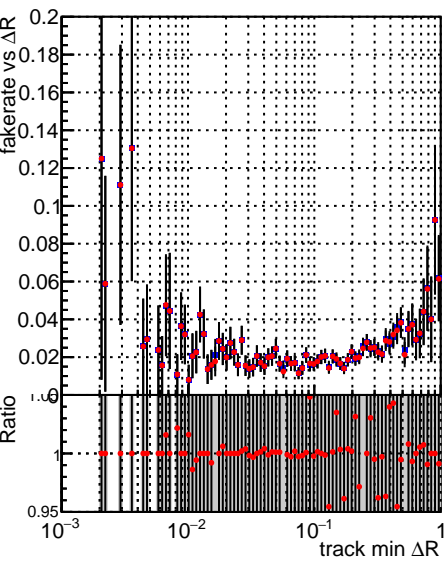

Fake rate vs dr**Duplicates Rate vs dr****Pileup rate vs dr**

—●— DQM_V0001_R000000001_Global_mkFitbase_RECO
—●— DQM_V0001_R000000001_Global_CMSSW_X_Y_Z_RECO

Fake rate vs ΔR(track, jet)**Duplicates Rate vs ΔR(track, jet)****Pileup rate vs ΔR(track, jet)****Fake rate vs pu****Duplicates Rate vs pu****Pileup rate vs pu**