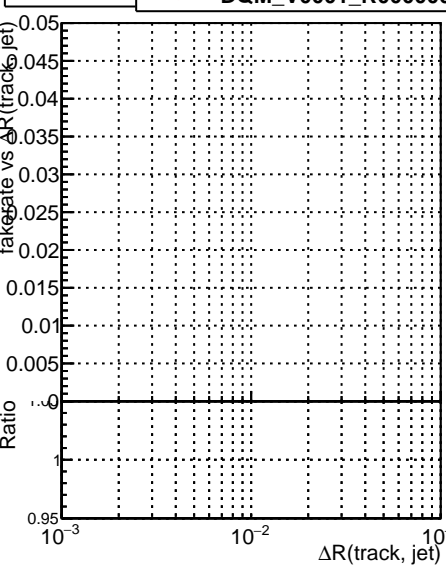

Fake rate vs dr**Duplicates Rate vs dr****Pileup rate vs dr**

—●— DQM_V0001_R000000001_Global_mkFitbase_RECO
—●— DQM_V0001_R000000001_Global_CMSSW_X_Y_Z_RECO

Fake rate vs ΔR(track, jet)**Duplicates Rate vs ΔR(track, jet)****Pileup rate vs ΔR(track, jet)****Fake rate vs pu****Duplicates Rate vs pu****Pileup rate vs pu**