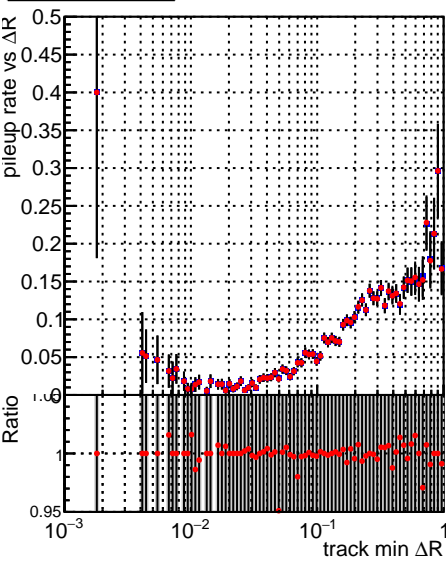

Fake rate vs dr**Duplicates Rate vs dr****Pileup rate vs dr**

—●— DQM_V0001_R000000001_Global_mkFitbase_RECO
—●— DQM_V0001_R000000001_Global_CMSSW_X_Y_Z_RECO

Fake rate vs ΔR(track, jet)**Duplicates Rate vs ΔR(track, jet)****Pileup rate vs ΔR(track, jet)****Fake rate vs pu****Duplicates Rate vs pu****Pileup rate vs pu**