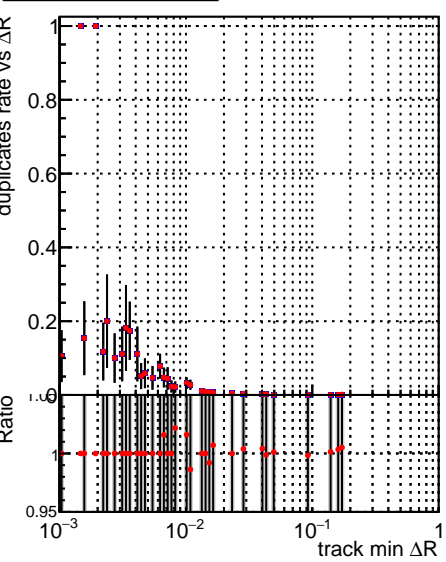

Fake rate vs dr**Duplicates Rate vs dr****Pileup rate vs dr**

—●— DQM_V0001_R000000001_Global_mkFitbase_RECO
—●— DQM_V0001_R000000001_Global_CMSSW_X_Y_Z_RECO

Fake rate vs ΔR(track, jet)**Duplicates Rate vs ΔR(track, jet)****Pileup rate vs ΔR(track, jet)****Fake rate vs pu****Duplicates Rate vs pu****Pileup rate vs pu**