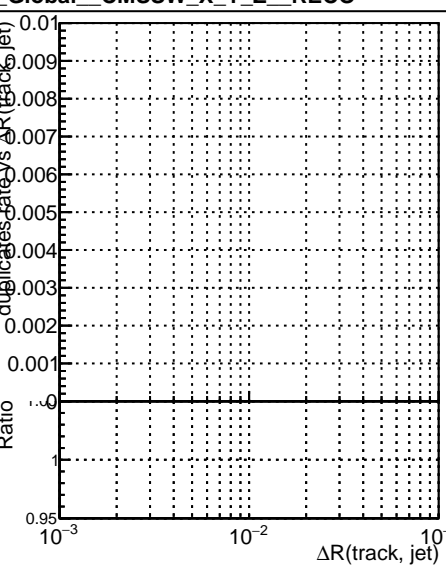

Fake rate vs dr**Duplicates Rate vs dr****Pileup rate vs dr**

—●— DQM_V0001_R000000001_Global_mkFitbase_RECO
—●— DQM_V0001_R000000001_Global_CMSSW_X_Y_Z_RECO

Fake rate vs ΔR(track, jet)**Duplicates Rate vs ΔR(track, jet)****Pileup rate vs ΔR(track, jet)****Fake rate vs pu****Duplicates Rate vs pu****Pileup rate vs pu**