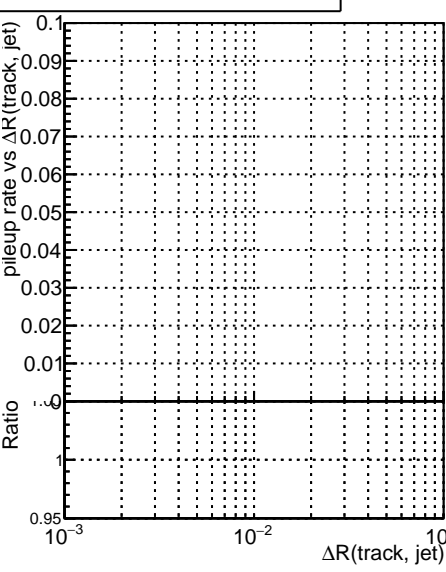

Fake rate vs dr**Duplicates Rate vs dr****Pileup rate vs dr**

—●— DQM_V0001_R000000001_Global_mkFitbase_RECO
—●— DQM_V0001_R000000001_Global_CMSSW_X_Y_Z_RECO

Fake rate vs ΔR(track, jet)**Duplicates Rate vs ΔR(track, jet)****Pileup rate vs ΔR(track, jet)****Fake rate vs pu****Duplicates Rate vs pu****Pileup rate vs pu**