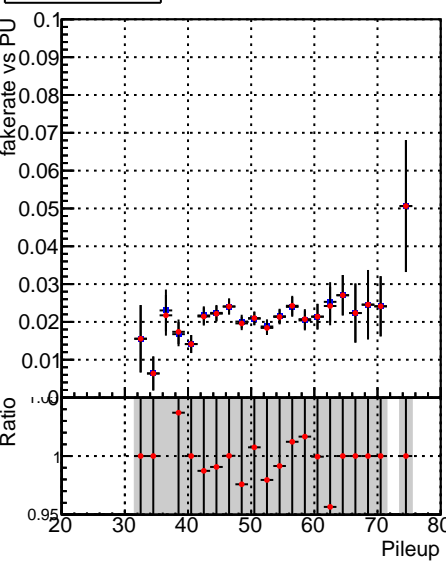

Fake rate vs dr**Duplicates Rate vs dr****Pileup rate vs dr**

—●— DQM_V0001_R000000001_Global_mkFitbase_RECO
—●— DQM_V0001_R000000001_Global_CMSSW_X_Y_Z_RECO

Fake rate vs ΔR(track, jet)**Duplicates Rate vs ΔR(track, jet)****Pileup rate vs ΔR(track, jet)****Fake rate vs pu****Duplicates Rate vs pu****Pileup rate vs pu**