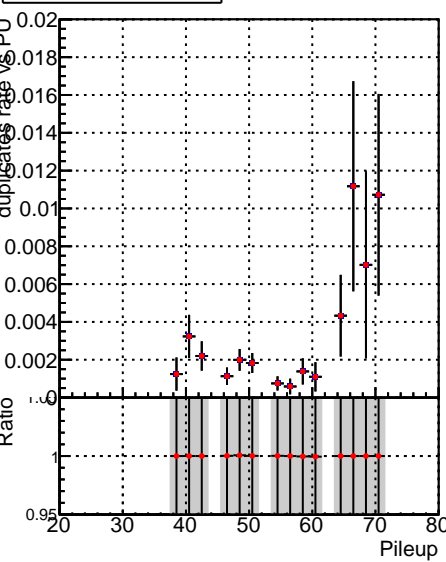

Fake rate vs dr**Duplicates Rate vs dr****Pileup rate vs dr**

—●— DQM_V0001_R000000001_Global_mkFitbase_RECO
—●— DQM_V0001_R000000001_Global_CMSSW_X_Y_Z_RECO

Fake rate vs ΔR(track, jet)**Duplicates Rate vs ΔR(track, jet)****Pileup rate vs ΔR(track, jet)****Fake rate vs pu****Duplicates Rate vs pu****Pileup rate vs pu**