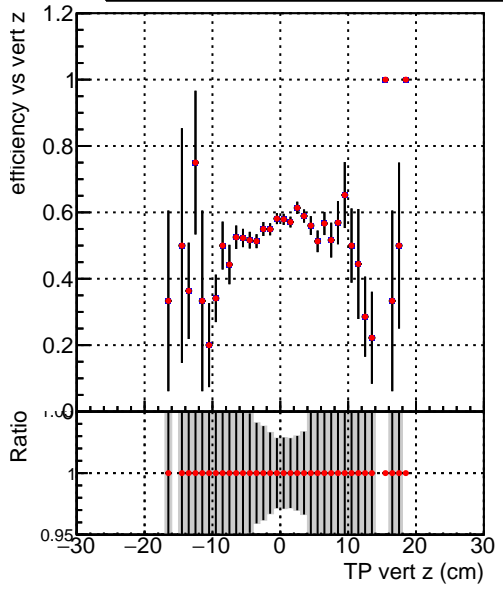

Efficiency vs vertpos

Legend:
■ DQM_V0001_R000000001_Global_mkFitbase_RECO
● DQM_V0001_R000000001_Global_CMSSW_X_Y_Z_RECO

Efficiency vs vert z

Efficiency vs. sim PV z