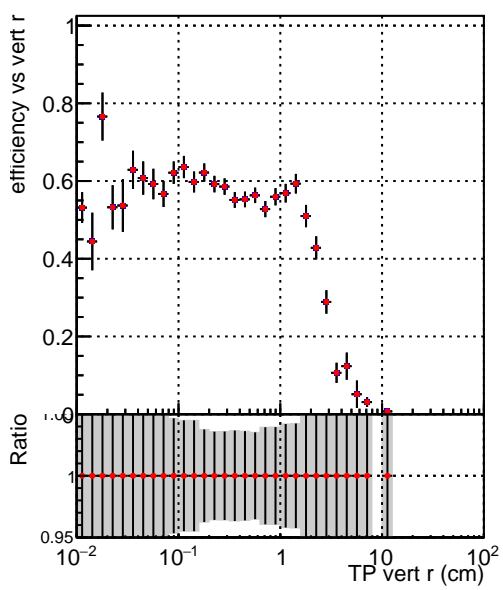

Efficiency vs vertpos

Legend:
■ DQM_V0001_R000000001_Global_mkFitbase_RECO
● DQM_V0001_R000000001_Global_CMSSW_X_Y_Z_RECO

Efficiency vs vert z

Efficiency vs. sim PV z