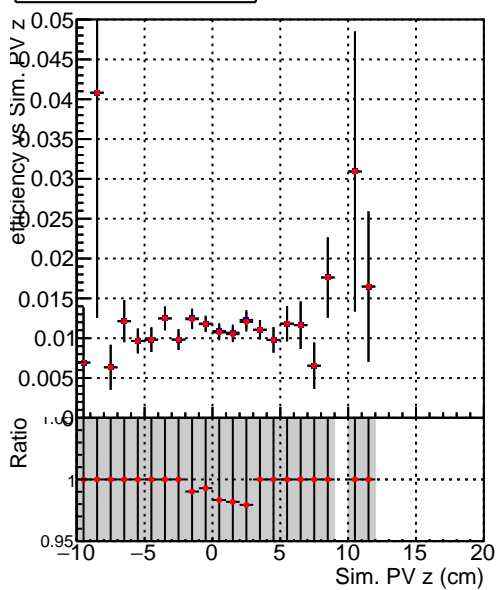

Efficiency vs vertpos

Efficiency vs vert z

Efficiency vs. sim PV z

Legend for the plots above:  
- Blue square: DQM\_V0001\_R000000001\_Global\_mkFitbase\_RECO  
- Red circle: DQM\_V0001\_R000000001\_Global\_CMSSW\_X\_Y\_Z\_RECO