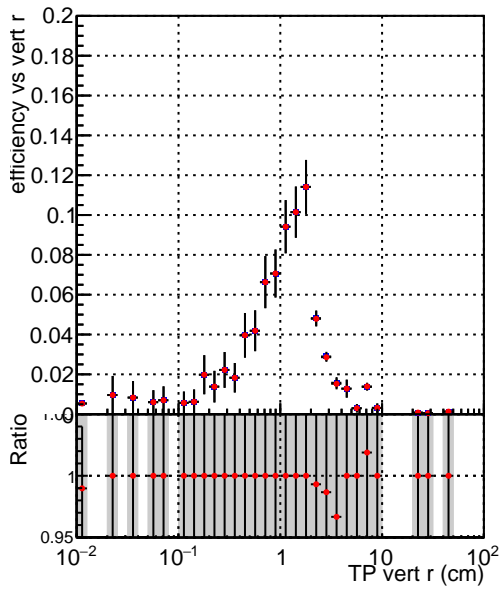

Efficiency vs vertpos

Efficiency vs vert z

Efficiency vs. sim PV z

Legend for the plots above:  
- Blue square: DQM\_V0001\_R000000001\_Global\_mkFitbase\_RECO  
- Red circle: DQM\_V0001\_R000000001\_Global\_CMSSW\_X\_Y\_Z\_RECO