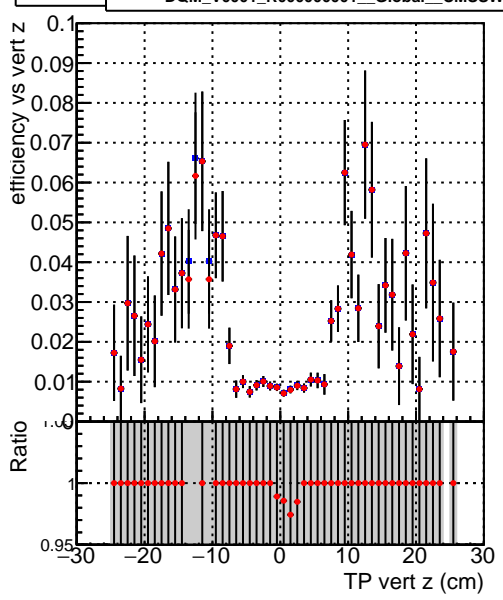

Efficiency vs vertpos

Efficiency vs vert z

Efficiency vs. sim PV z

Legend for the plots above:  
- Blue square: DQM\_V0001\_R000000001\_Global\_mkFitbase\_RECO  
- Red circle: DQM\_V0001\_R000000001\_Global\_CMSSW\_X\_Y\_Z\_RECO