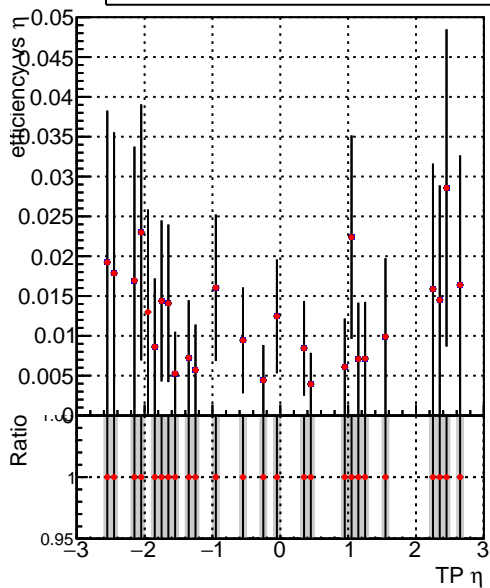

Efficiency vs p_T 

Legend:

- DQM_V0001_R000000001_Global_mkFitbase_RECO
- DQM_V0001_R000000001_Global_CMSSW_X_Y_Z_RECO

**Efficiency vs ϕ** 