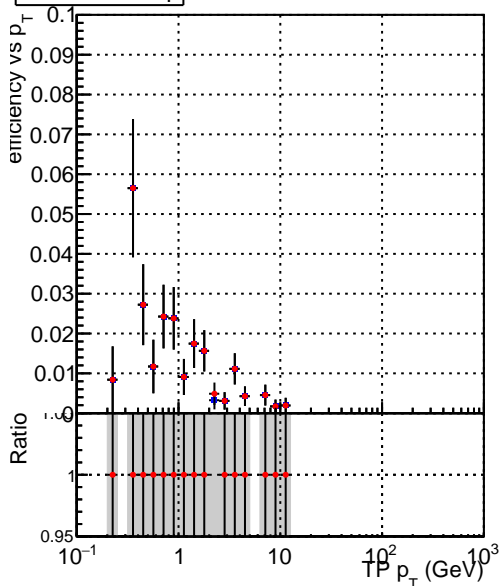

Efficiency vs p_T 

Legend:

- DQM_V0001_R000000001_Global_mkFitbase_RECO
- DQM_V0001_R000000001_Global_CMSSW_X_Y_Z_RECO

**Efficiency vs ϕ** 