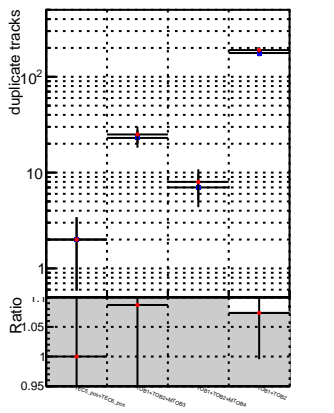

—●— DQM_V0001_R000000001_Global_mkFitbase_RECO
—●— DQM_V0001_R000000001_Global_CMSSW_X_Y_Z_RECO

verSet