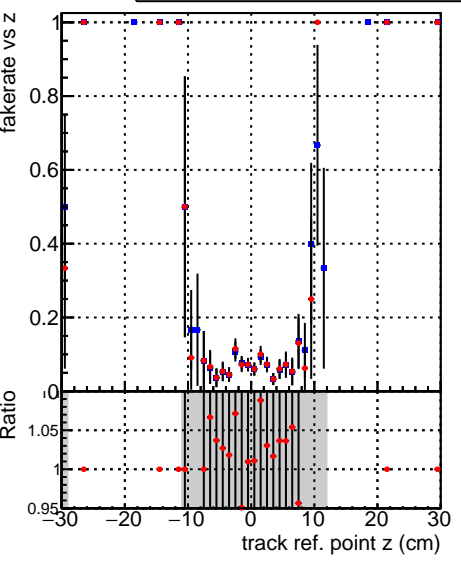

Fake rate vs vertpos**Duplicates Rate vs vertpos****Pileup rate vs vertpos**

■ **DQM_V0001_R000000001_Global_mkFitbase_RECO**
● **DQM_V0001_R000000001_Global_CMSSW_X_Y_Z_RECO**

Fake rate vs v**Fake rate vs. sim PV z****Duplicates Rate vs sim PV z****Pileup rate vs. sim PV z**