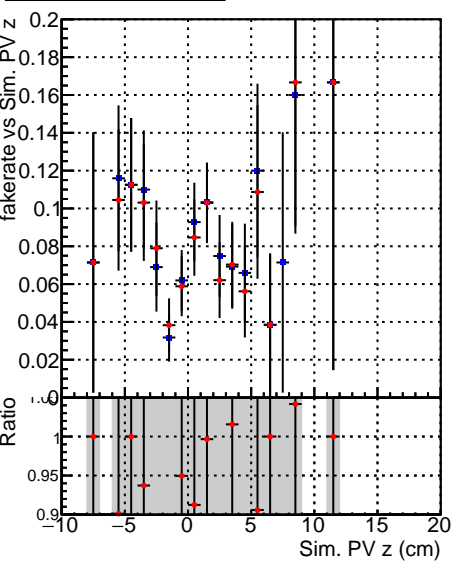

Fake rate vs vertpos**Duplicates Rate vs vertpos****Pileup rate vs vertpos**

■ **DQM_V0001_R000000001_Global_mkFitbase_RECO**
● **DQM_V0001_R000000001_Global_CMSSW_X_Y_Z_RECO**

Fake rate vs v**Fake rate vs. sim PV z****Duplicates Rate vs sim PV z****Pileup rate vs. sim PV z**