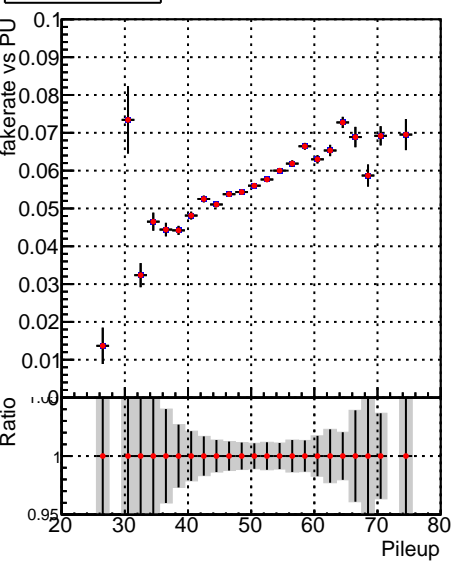

Fake rate vs dr**Duplicates Rate vs dr****Pileup rate vs dr**

—●— DQM_V0001_R000000001_Global_mkFitbase_RECO
—●— DQM_V0001_R000000001_Global_CMSSW_X_Y_Z_RECO

Fake rate vs ΔR(track, jet)**Duplicates rate vs ΔR(track, jet)****Pileup rate vs ΔR(track, jet)****Fake rate vs pu****Duplicates Rate vs pu****Pileup rate vs pu**