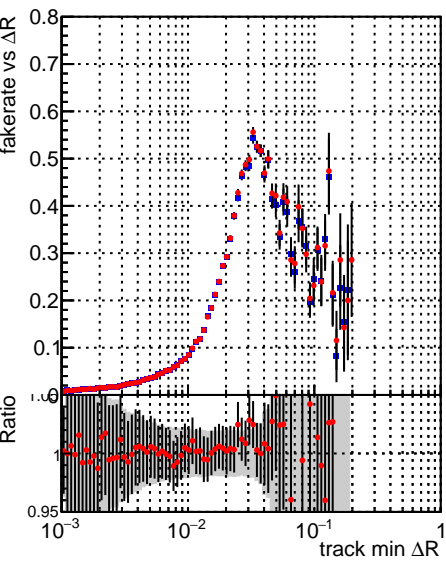

Fake rate vs dr**Duplicates Rate vs dr****Pileup rate vs dr**

—●— DQM_V0001_R000000001_Global_mkFitbase_RECO
—●— DQM_V0001_R000000001_Global_CMSSW_X_Y_Z_RECO

Fake rate vs ΔR(track, jet)**Duplicates rate vs ΔR(track, jet)****Pileup rate vs ΔR(track, jet)****Fake rate vs pu****Duplicates Rate vs pu****Pileup rate vs pu**