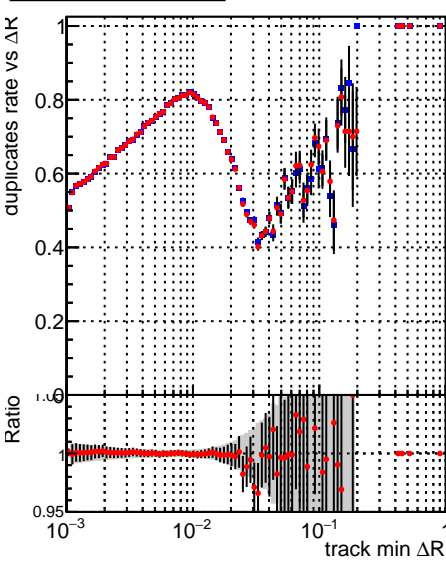

Fake rate vs dr**Duplicates Rate vs dr****Pileup rate vs dr**

—●— DQM_V0001_R000000001_Global_mkFitbase_RECO
—●— DQM_V0001_R000000001_Global_CMSSW_X_Y_Z_RECO

Fake rate vs ΔR(track, jet)**Duplicates rate vs ΔR(track, jet)****Pileup rate vs ΔR(track, jet)****Fake rate vs pu****Duplicates Rate vs pu****Pileup rate vs pu**