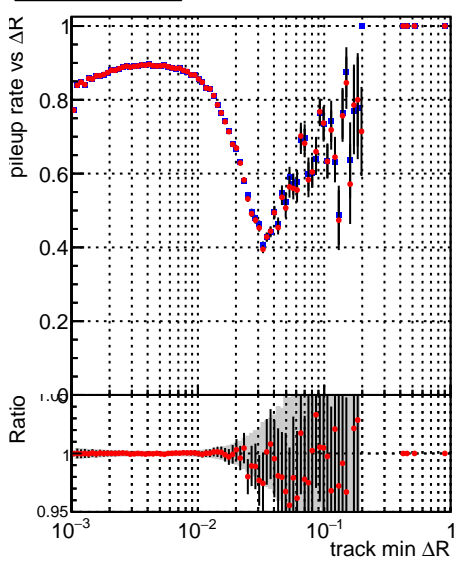

Fake rate vs dr**Duplicates Rate vs dr****Pileup rate vs dr**

—●— DQM_V0001_R000000001_Global_mkFitbase_RECO
—●— DQM_V0001_R000000001_Global_CMSSW_X_Y_Z_RECO

Fake rate vs ΔR(track, jet)**Duplicates rate vs ΔR(track, jet)****Pileup rate vs ΔR(track, jet)****Fake rate vs pu****Duplicates Rate vs pu****Pileup rate vs pu**