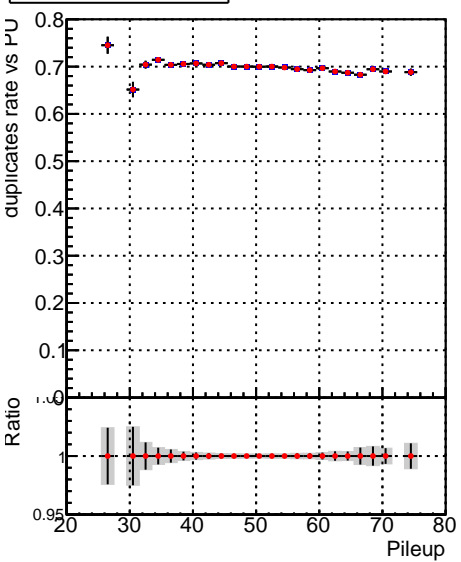

Fake rate vs dr**Duplicates Rate vs dr****Pileup rate vs dr**

—●— DQM_V0001_R000000001_Global_mkFitbase_RECO
—●— DQM_V0001_R000000001_Global_CMSSW_X_Y_Z_RECO

Fake rate vs ΔR(track, jet)**Duplicates rate vs ΔR(track, jet)****Pileup rate vs ΔR(track, jet)****Fake rate vs pu****Duplicates Rate vs pu****Pileup rate vs pu**