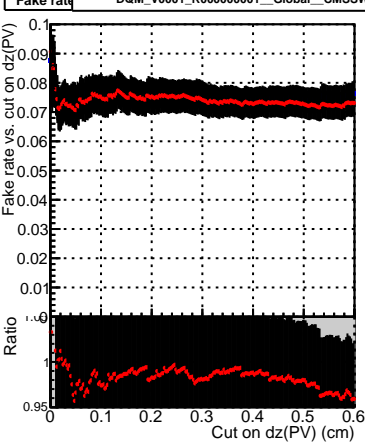

Efficiency vs. dz (PV)

Efficiency (tracking eff factorized out) vs. dz (PV)

Fake rate

DQM_V0001_R000000001_Global_CMSSW_X_Y_Z_RECO