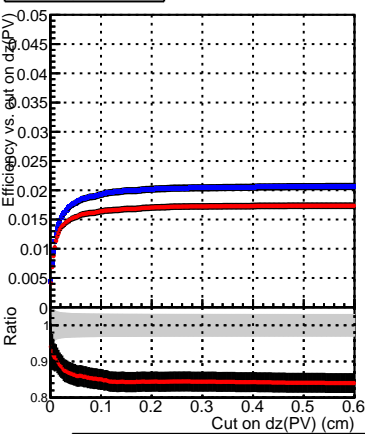

Efficiency vs. dz (PV)

Efficiency (tracking eff factorized out) vs. dz (PV)

Fake rate

DQM_V0001_R000000001_Global_CMSSW_X_Y_Z_RECO