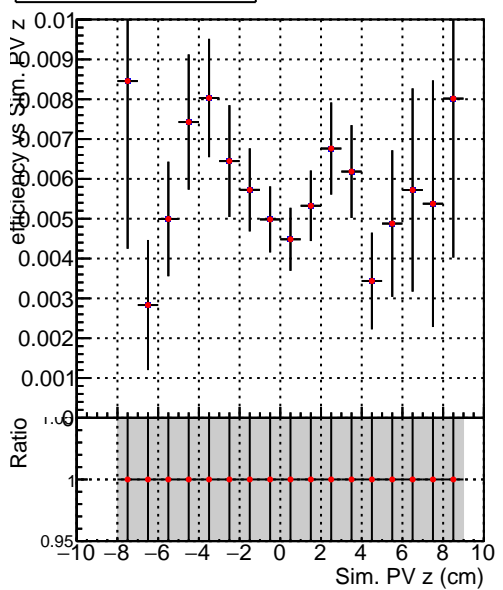

Efficiency vs vertpos**fake+duplicates vs vert r**

Legend:
— DQM_V0001_R000000001_Global_mkFitbase_RECO
— DQM_V0001_R000000001_Global_CMSSW_X_Y_Z_RECO

Efficiency vs vert z**Efficiency vs. sim PV z****fake+duplicates vs Sim. PV z**