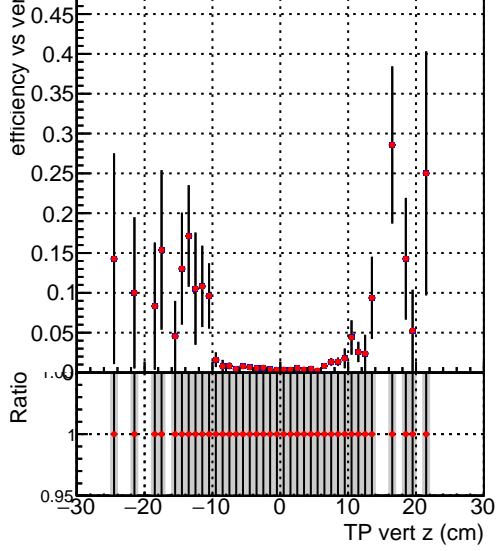

Efficiency vs vertpos**fake+duplicates vs vert r**

Legend:
— DQM_V0001_R000000001_Global_mkFitbase_RECO
— DQM_V0001_R000000001_Global_CMSSW_X_Y_Z_RECO

Efficiency vs vert z**Efficiency vs. sim PV z****fake+duplicates vs Sim. PV z**