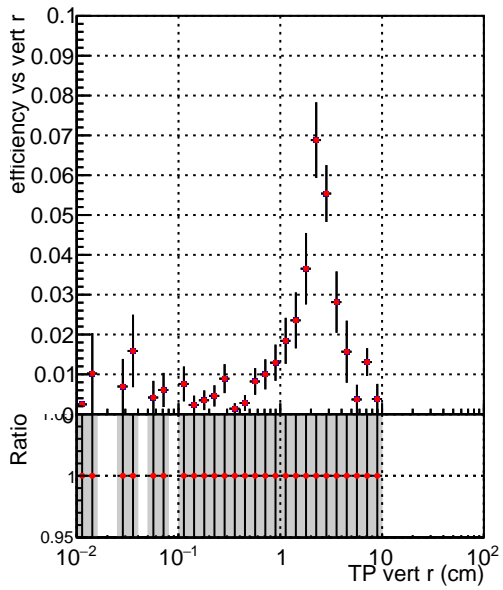

Efficiency vs vertpos**fake+duplicates vs vert r**

Legend:
— DQM_V0001_R000000001_Global_mkFitbase_RECO
— DQM_V0001_R000000001_Global_CMSSW_X_Y_Z_RECO

Efficiency vs vert z**Efficiency vs. sim PV z****fake+duplicates vs Sim. PV z**