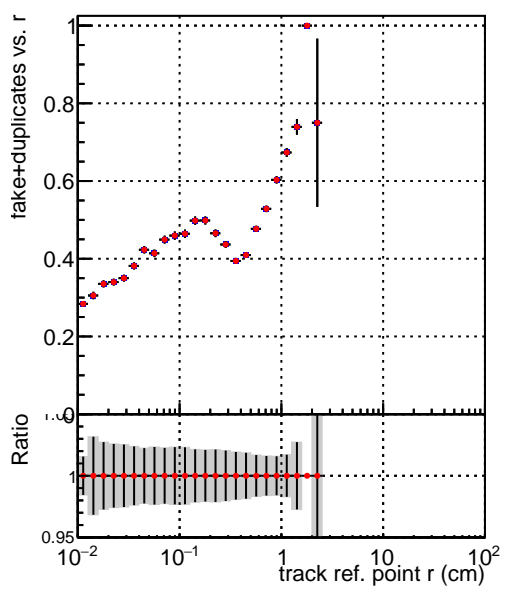

Efficiency vs vertpos**fake+duplicates vs vert r**

Legend:
— DQM_V0001_R000000001_Global_mkFitbase_RECO
— DQM_V0001_R000000001_Global_CMSSW_X_Y_Z_RECO

Efficiency vs vert z**Efficiency vs. sim PV z****fake+duplicates vs Sim. PV z**