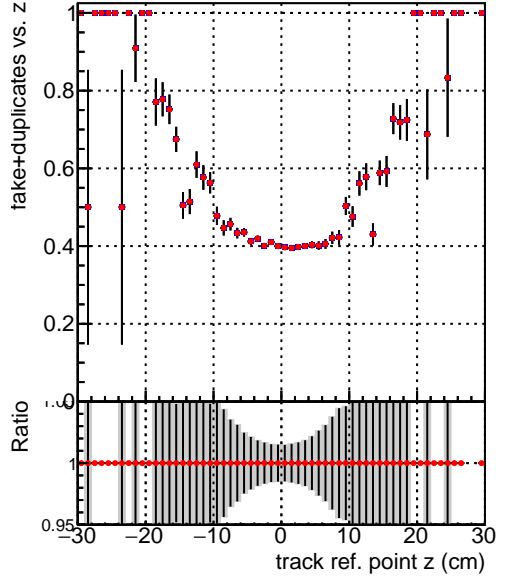

Efficiency vs vertpos**fake+duplicates vs vert r**

Legend:
— DQM_V0001_R000000001_Global_mkFitbase_RECO
— DQM_V0001_R000000001_Global_CMSSW_X_Y_Z_RECO

Efficiency vs vert z**Efficiency vs. sim PV z****fake+duplicates vs Sim. PV z**