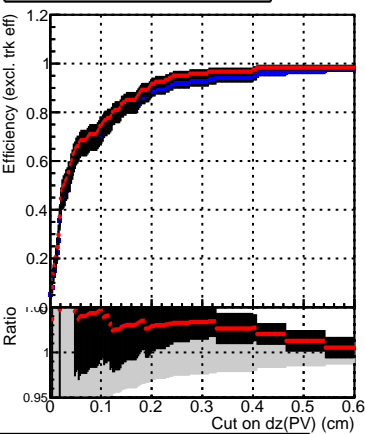

Efficiency vs. dz (PV)

Efficiency (tracking eff factorized out) vs. dz (PV)

Legend:  
- DQM\_V0001\_R000000001\_Global\_mkFitbase\_RECO  
- DQM\_V0001\_R000000001\_Global\_CMSSW\_X\_Y\_Z\_RECO