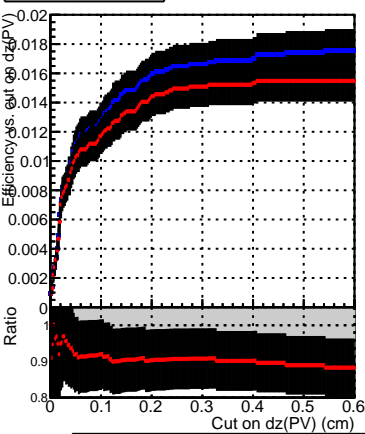

Efficiency vs. dz (PV)

Efficiency (tracking eff factorized out) vs. dz (PV)

Legend:  
- DQM\_V0001\_R000000001\_Global\_mkFitbase\_RECO  
- DQM\_V0001\_R000000001\_Global\_CMSSW\_X\_Y\_Z\_RECO