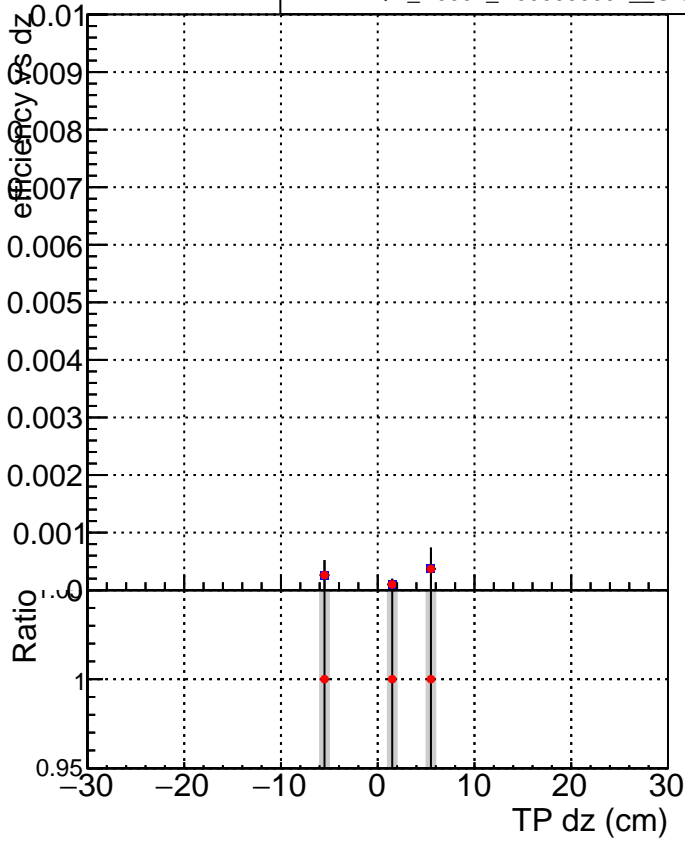

Efficiency vs Dxy

Efficiency vs Dz

Legend for the Efficiency vs Dz plot:

- DQM_V0001_R000000001_Global_mkFitbase_RECO (represented by a blue square)
- DQM_V0001_R000000001_Global_CMSSW_X_Y_Z_RECO (represented by a red circle)