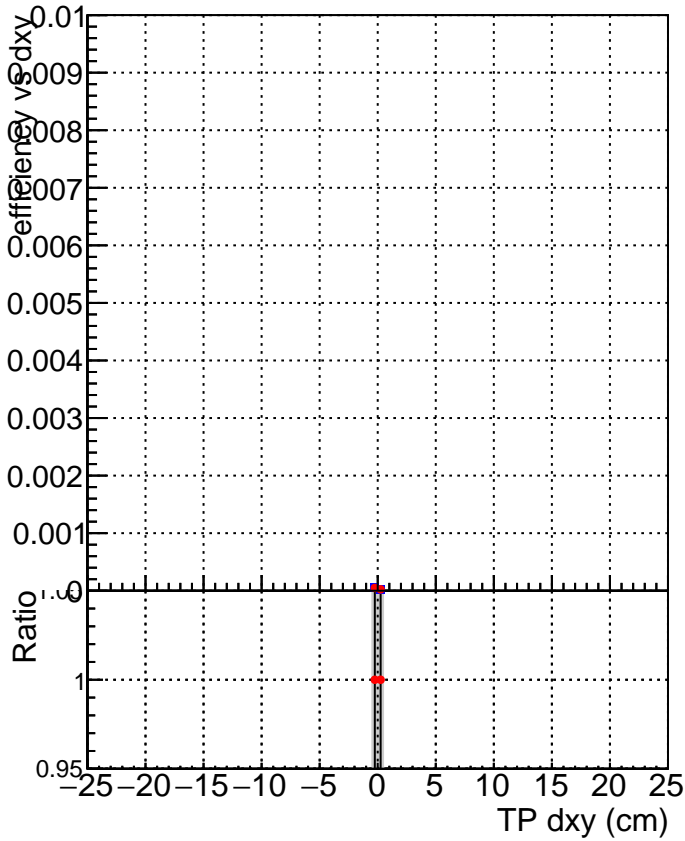

Efficiency vs Dxy

Efficiency vs Dz

Legend for the Efficiency vs Dz plot:

- DQM_V0001_R000000001_Global_mkFitbase_RECO (represented by a blue square)
- DQM_V0001_R000000001_Global_CMSSW_X_Y_Z_RECO (represented by a red circle)