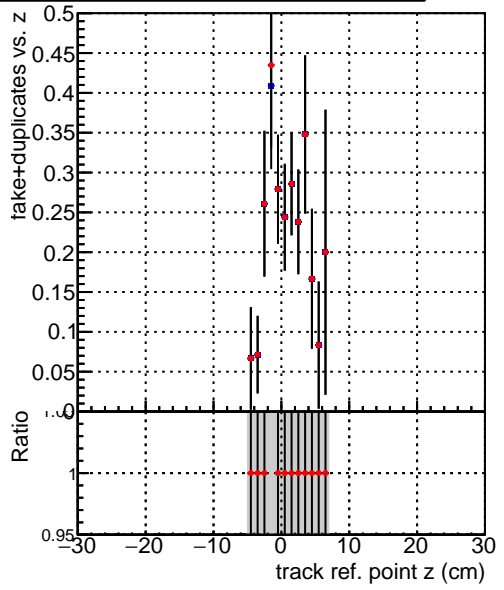

Efficiency vs vertpos**fake+duplicates vs vert r**

Legend for Efficiency vs. TP vert z and fake+duplicates vs. track ref. point z:

- Blue square: DQM_V0001_R000000001_Global_mkFitbase_RECO
- Red circle: DQM_V0001_R000000001_Global_CMSSW_X_Y_Z_RECO

Efficiency vs TP vert z**Efficiency vs. sim PV z****fake+duplicates vs Sim. PV z**