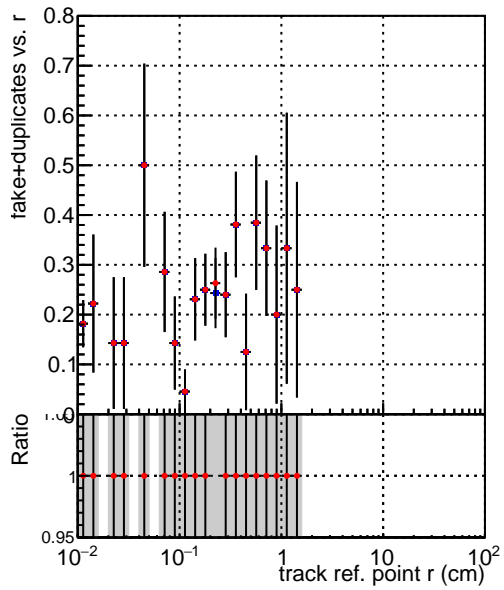

Efficiency vs vertpos**fake+duplicates vs vert r**

Legend for Efficiency vs. TP vert z and fake+duplicates vs. track ref. point z:

- Blue square: DQM_V0001_R000000001_Global_mkFitbase_RECO
- Red circle: DQM_V0001_R000000001_Global_CMSSW_X_Y_Z_RECO

Efficiency vs TP vert z**Efficiency vs. sim PV z****fake+duplicates vs Sim. PV z**