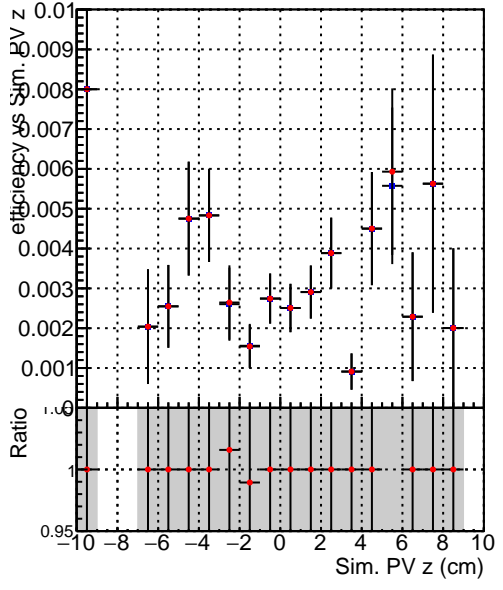

Efficiency vs vertpos**fake+duplicates vs vert r**

Legend for Efficiency vs. TP vert z and fake+duplicates vs. track ref. point z:

- Blue square: DQM_V0001_R000000001_Global_mkFitbase_RECO
- Red circle: DQM_V0001_R000000001_Global_CMSSW_X_Y_Z_RECO

Efficiency vs TP vert z**Efficiency vs. sim PV z****fake+duplicates vs Sim. PV z**