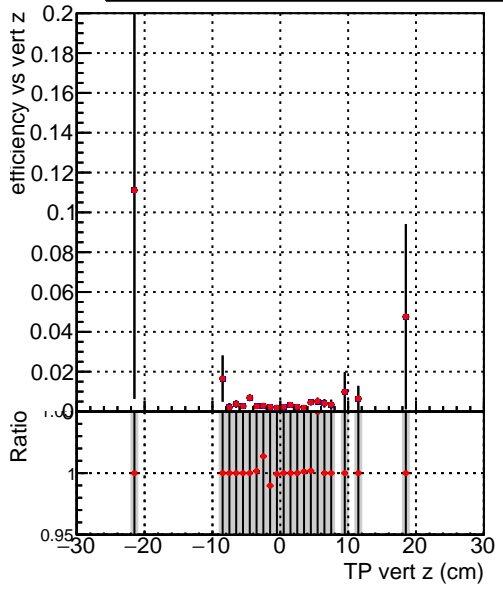

Efficiency vs vertpos**fake+duplicates vs vert r**

Legend for Efficiency vs. TP vert z and fake+duplicates vs. track ref. point z:

- Blue square: DQM_V0001_R000000001_Global_mkFitbase_RECO
- Red circle: DQM_V0001_R000000001_Global_CMSSW_X_Y_Z_RECO

Efficiency vs TP vert z**Efficiency vs. sim PV z****fake+duplicates vs Sim. PV z**