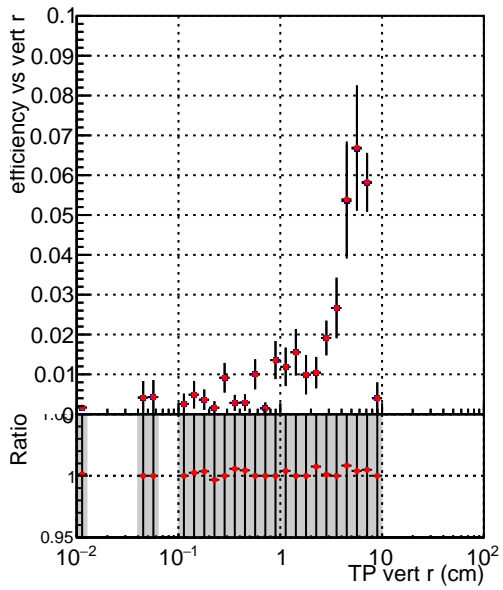

Efficiency vs vertpos**fake+duplicates vs vert r**

Legend for Efficiency vs. TP vert z and fake+duplicates vs. track ref. point z:

- Blue square: DQM_V0001_R000000001_Global_mkFitbase_RECO
- Red circle: DQM_V0001_R000000001_Global_CMSSW_X_Y_Z_RECO

Efficiency vs TP vert z**Efficiency vs. sim PV z****fake+duplicates vs Sim. PV z**