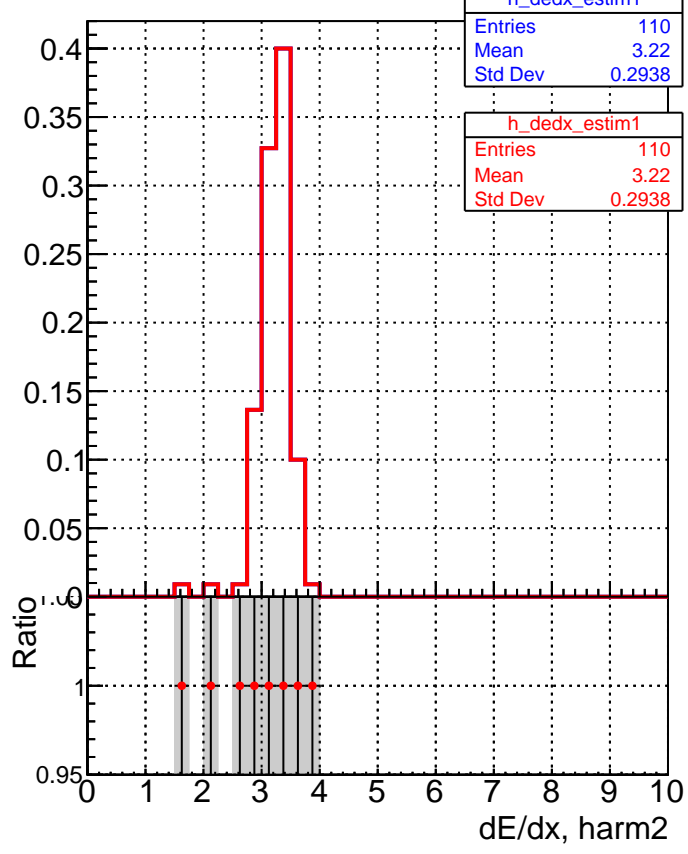

dE/dx estimator 1

dE/dx estimator 2

■ DQM_V0001_R000000001_Global_mkFitbase_RECO
● DQM_V0001_R000000001_Global_CMSSW_X_Y_Z_RECO