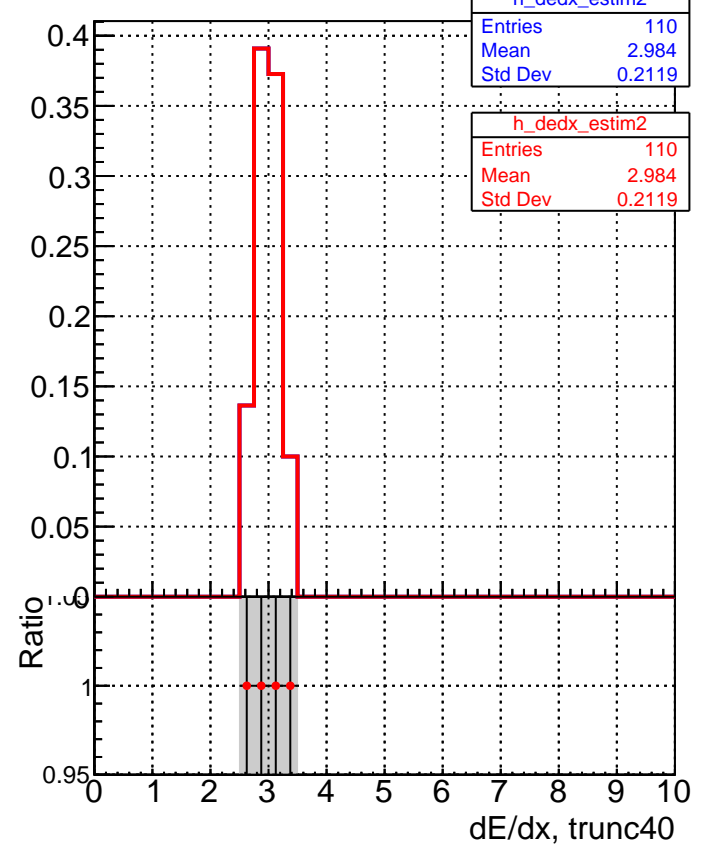

dE/dx estimator 1

dE/dx estimator 2

■ DQM_V0001_R000000001_Global_mkFitbase_RECO
● DQM_V0001_R000000001_Global_CMSSW_X_Y_Z_RECO