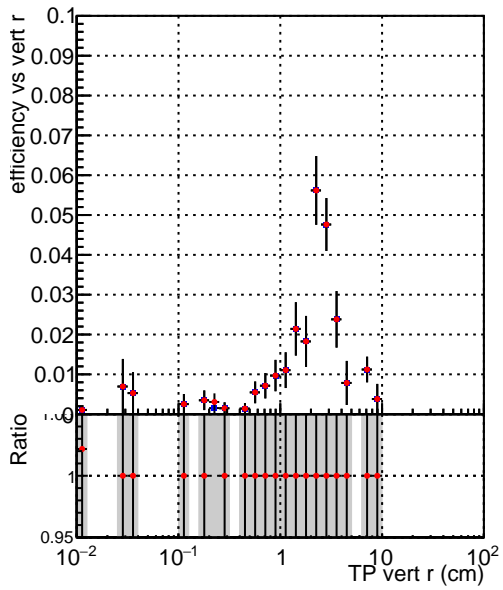

Efficiency vs vertpos**fake+duplicates vs vert r**

— DQM_V0001_R000000001_Global_mkFitbase_RECO
— DQM_V0001_R000000001_Global_CMSSW_X_Y_Z_RECO

Efficiency vs vert z**Efficiency vs. sim PV z****fake+duplicates vs Sim. PV z**