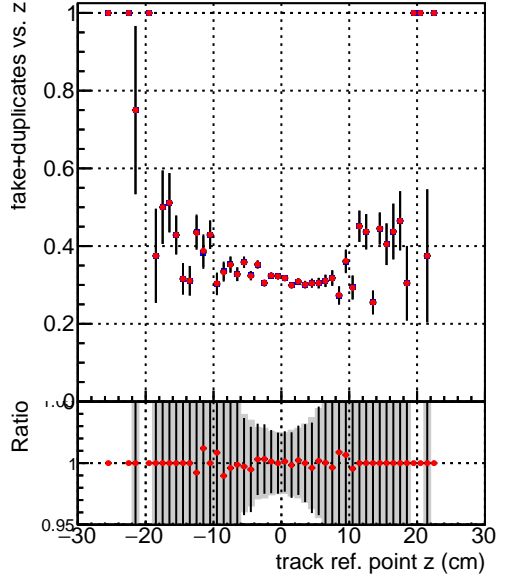

Efficiency vs vertpos**fake+duplicates vs vert r**

— DQM_V0001_R000000001_Global_mkFitbase_RECO
— DQM_V0001_R000000001_Global_CMSSW_X_Y_Z_RECO

Efficiency vs vert z**Efficiency vs. sim PV z****fake+duplicates vs Sim. PV z**