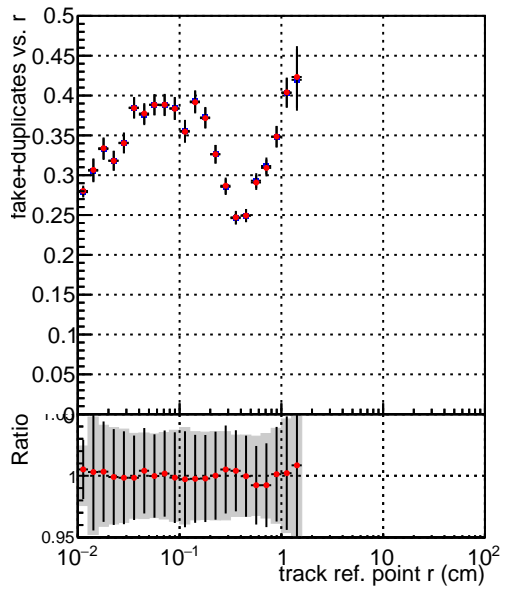

Efficiency vs vertpos**fake+duplicates vs vert r**

— DQM_V0001_R000000001_Global_mkFitbase_RECO
— DQM_V0001_R000000001_Global_CMSSW_X_Y_Z_RECO

Efficiency vs vert z**Efficiency vs. sim PV z****fake+duplicates vs Sim. PV z**