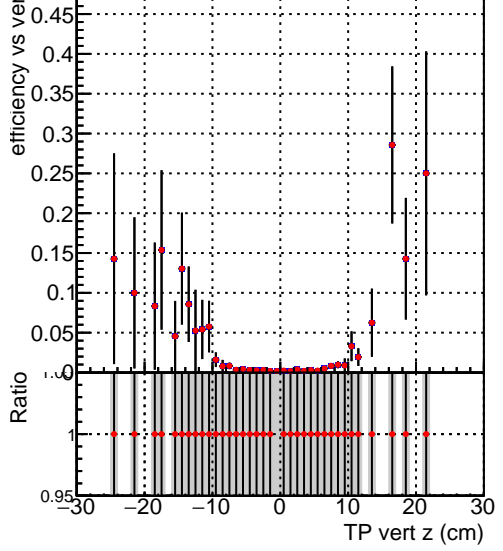

Efficiency vs vertpos**fake+duplicates vs vert r**

— DQM_V0001_R000000001_Global_mkFitbase_RECO
— DQM_V0001_R000000001_Global_CMSSW_X_Y_Z_RECO

Efficiency vs vert z**Efficiency vs. sim PV z****fake+duplicates vs Sim. PV z**