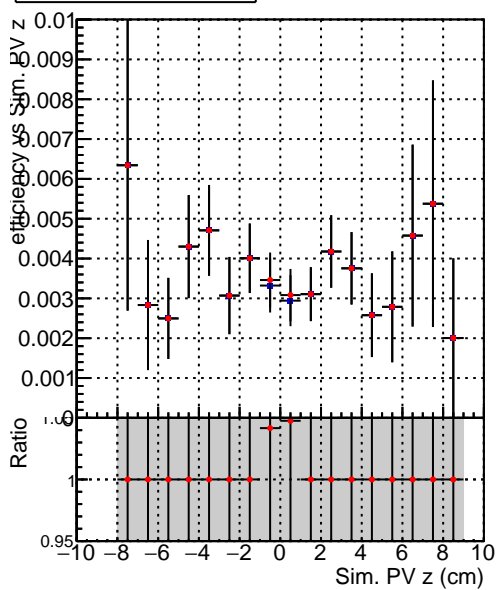

Efficiency vs vertpos**fake+duplicates vs vert r**

— DQM_V0001_R000000001_Global_mkFitbase_RECO
— DQM_V0001_R000000001_Global_CMSSW_X_Y_Z_RECO

Efficiency vs vert z**Efficiency vs. sim PV z****fake+duplicates vs Sim. PV z**