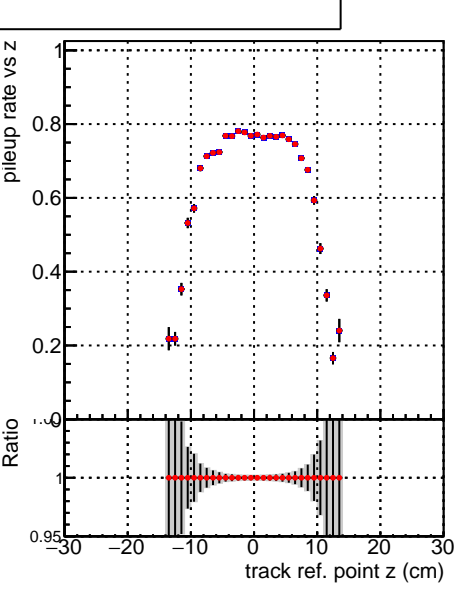

**Fake rate vs vertpos****Duplicates Rate vs vertpos****Pileup rate vs vertpos**

Legend for the top row of plots:

- Blue line with circles: DQM\_V0001\_R000000001\_Global\_mkFitbase\_RECO
- Red line with circles: DQM\_V0001\_R000000001\_Global\_CMSSW\_X\_Y\_Z\_RECO

**Fake rate vs v****Fake rate vs. sim PV z**