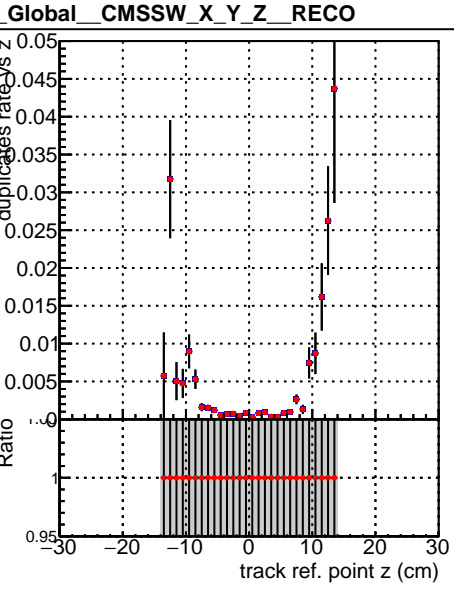

**Fake rate vs vertpos****Duplicates Rate vs vertpos****Pileup rate vs vertpos**

Legend for the top row of plots:

- Blue line with circles: DQM\_V0001\_R000000001\_Global\_mkFitbase\_RECO
- Red line with circles: DQM\_V0001\_R000000001\_Global\_CMSSW\_X\_Y\_Z\_RECO

**Fake rate vs v****Fake rate vs. sim PV z**