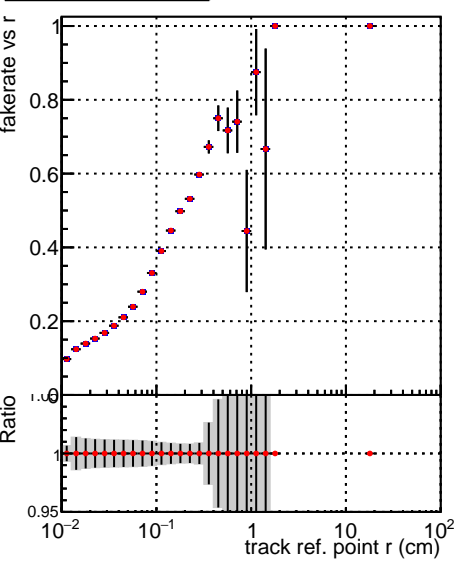

**Fake rate vs vertpos****Duplicates Rate vs vertpos****Pileup rate vs vertpos**

Legend for the top row of plots:

- Blue line with circles: DQM\_V0001\_R000000001\_Global\_mkFitbase\_RECO
- Red line with circles: DQM\_V0001\_R000000001\_Global\_CMSSW\_X\_Y\_Z\_RECO

**Fake rate vs v****Fake rate vs. sim PV z**