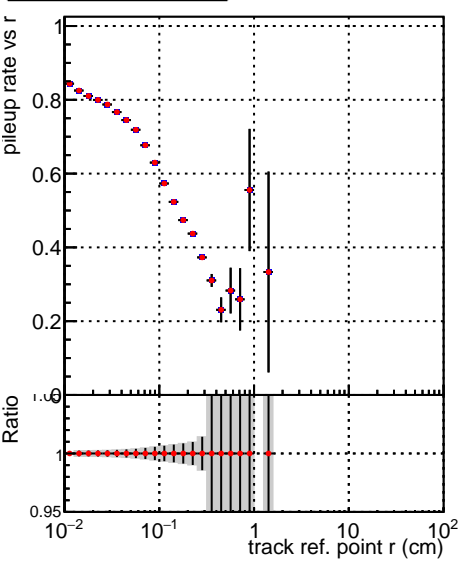

**Fake rate vs vertpos****Duplicates Rate vs vertpos****Pileup rate vs vertpos**

Legend for the top row of plots:

- Blue line with circles: DQM\_V0001\_R000000001\_Global\_mkFitbase\_RECO
- Red line with circles: DQM\_V0001\_R000000001\_Global\_CMSSW\_X\_Y\_Z\_RECO

**Fake rate vs v****Fake rate vs. sim PV z**