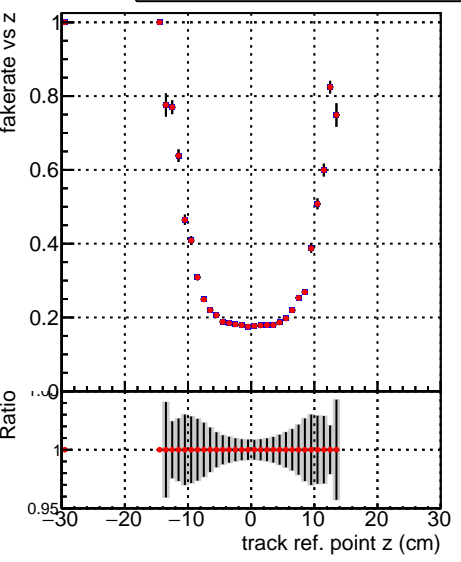

**Fake rate vs vertpos****Duplicates Rate vs vertpos****Pileup rate vs vertpos**

Legend for the top row of plots:

- Blue line with circles: DQM\_V0001\_R000000001\_Global\_mkFitbase\_RECO
- Red line with circles: DQM\_V0001\_R000000001\_Global\_CMSSW\_X\_Y\_Z\_RECO

**Fake rate vs v****Fake rate vs. sim PV z**