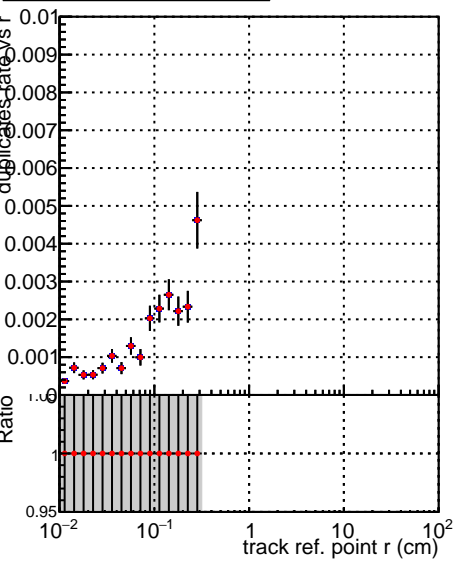

**Fake rate vs vertpos****Duplicates Rate vs vertpos****Pileup rate vs vertpos**

Legend for the top row of plots:

- Blue line with circles: DQM\_V0001\_R000000001\_Global\_mkFitbase\_RECO
- Red line with circles: DQM\_V0001\_R000000001\_Global\_CMSSW\_X\_Y\_Z\_RECO

**Fake rate vs v****Fake rate vs. sim PV z**