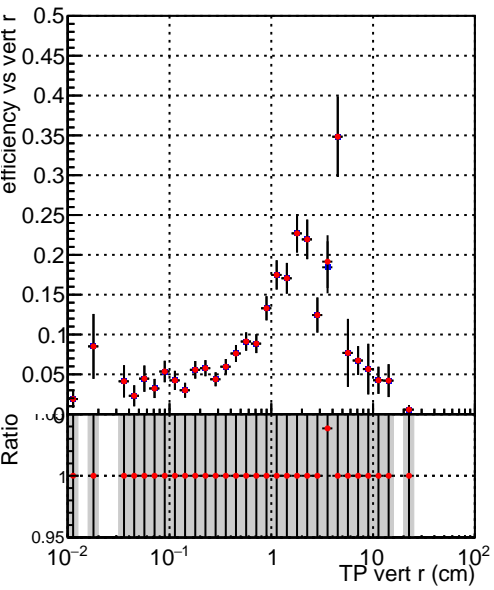

Efficiency vs vertpos

Legend: DQM\_V0001\_R000000001\_Global\_mkFitbase\_RECO (blue square), DQM\_V0001\_R000000001\_Global\_CMSSW\_X\_Y\_Z\_RECO (red circle)

Efficiency vs vert z

Efficiency vs. sim PV z