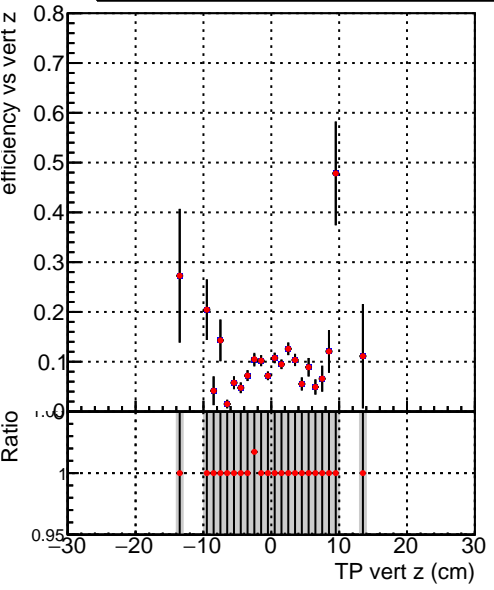

Efficiency vs vertpos

Legend: DQM\_V0001\_R000000001\_Global\_mkFitbase\_RECO (blue square), DQM\_V0001\_R000000001\_Global\_CMSSW\_X\_Y\_Z\_RECO (red circle)

Efficiency vs vert z

Efficiency vs. sim PV z