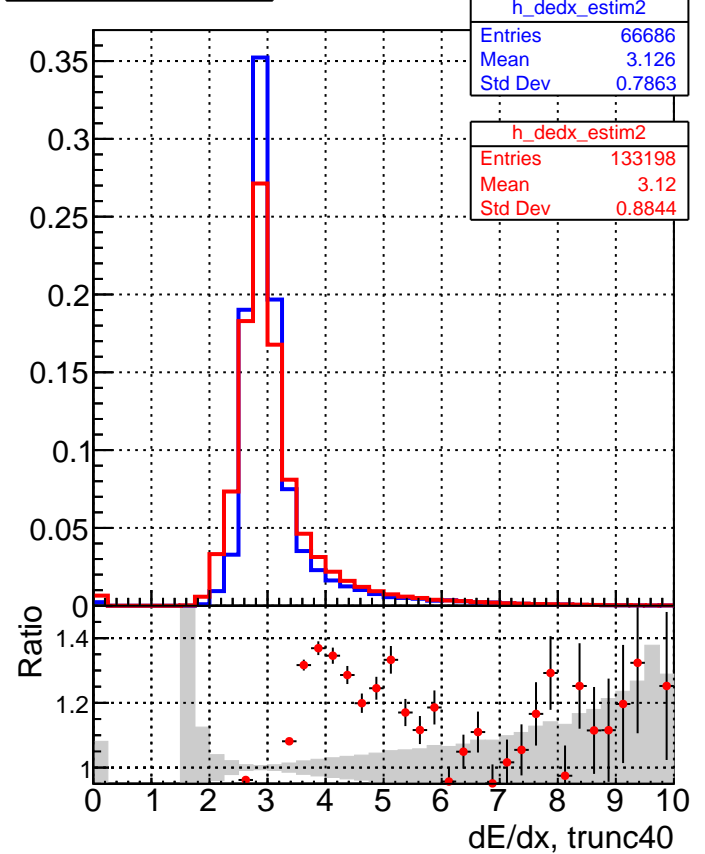

dE/dx estimator 1**dE/dx estimator 2**

—■ DQM_V0001_R000000001_Global_mkFitbase_RECO
—● DQM_V0001_R000000001_Global_CMSSW_X_Y_Z_RECO