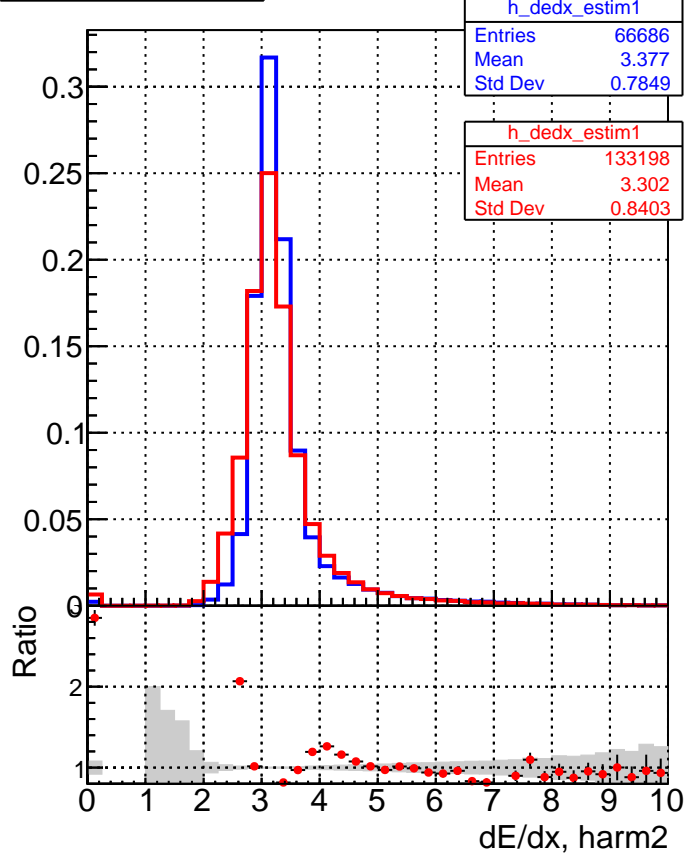

dE/dx estimator 1**dE/dx estimator 2**

—■ DQM_V0001_R000000001_Global_mkFitbase_RECO
—● DQM_V0001_R000000001_Global_CMSSW_X_Y_Z_RECO