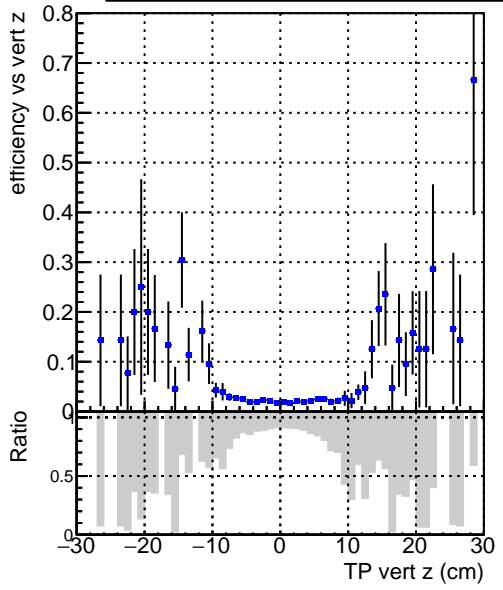

Efficiency vs vertpos**fake+duplicates vs vert r**

—●— DQM_V0001_R000000001_Global_mkFitbase_RECO
—●— DQM_V0001_R000000001_Global_CMSSW_X_Y_Z_RECO

Efficiency vs vert z**Efficiency vs. sim PV z****fake+duplicates vs Sim. PV z**