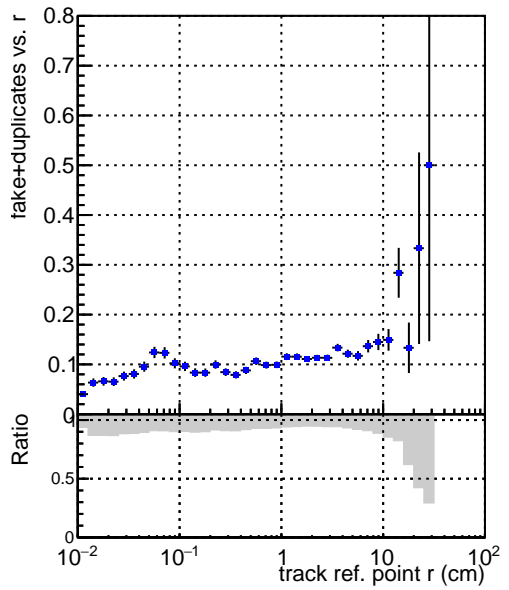

Efficiency vs vertpos**fake+duplicates vs vert r**

—●— DQM_V0001_R000000001_Global_mkFitbase_RECO
—●— DQM_V0001_R000000001_Global_CMSSW_X_Y_Z_RECO

Efficiency vs vert z**Efficiency vs. sim PV z****fake+duplicates vs Sim. PV z**