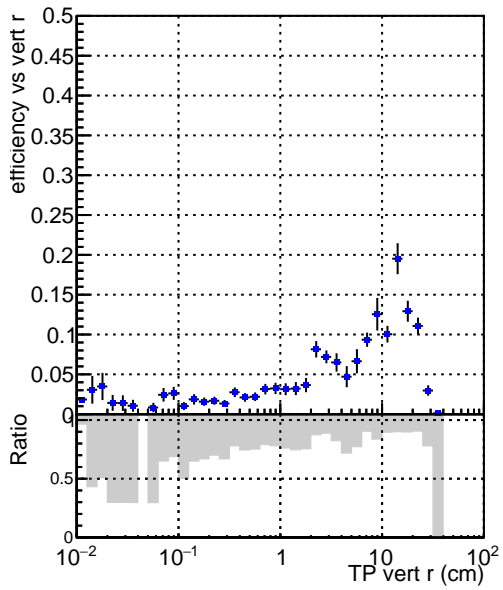

Efficiency vs vertpos**fake+duplicates vs vert r**

—●— DQM_V0001_R000000001_Global_mkFitbase_RECO
—●— DQM_V0001_R000000001_Global_CMSSW_X_Y_Z_RECO

Efficiency vs vert z**Efficiency vs. sim PV z****fake+duplicates vs Sim. PV z**