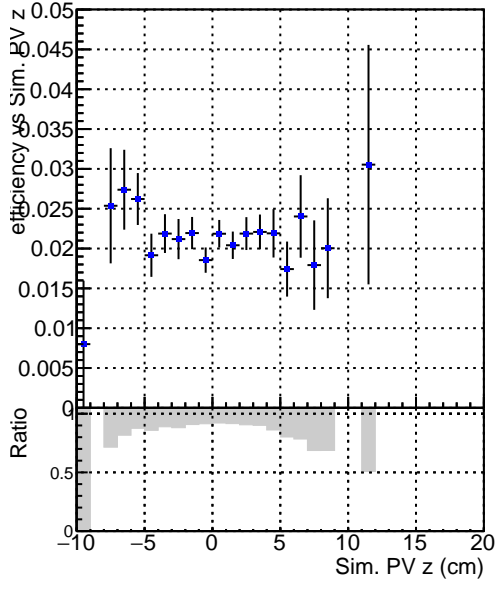

Efficiency vs vertpos**fake+duplicates vs vert r**

—●— DQM_V0001_R000000001_Global_mkFitbase_RECO
—●— DQM_V0001_R000000001_Global_CMSSW_X_Y_Z_RECO

Efficiency vs vert z**Efficiency vs. sim PV z****fake+duplicates vs Sim. PV z**