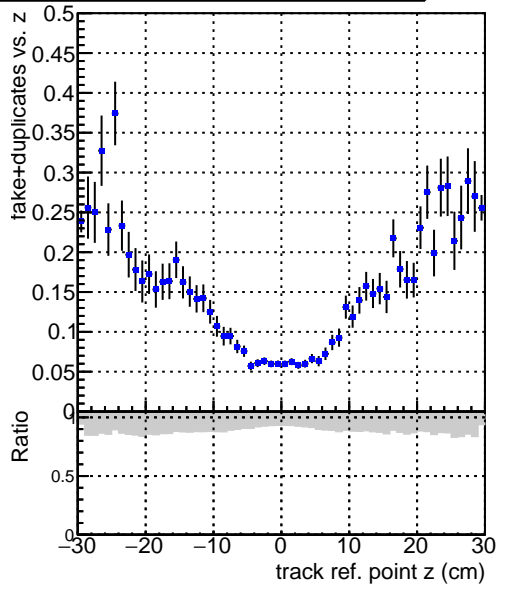

Efficiency vs vertpos**fake+duplicates vs vert r**

—●— DQM_V0001_R000000001_Global_mkFitbase_RECO
—●— DQM_V0001_R000000001_Global_CMSSW_X_Y_Z_RECO

Efficiency vs vert z**Efficiency vs. sim PV z****fake+duplicates vs Sim. PV z**