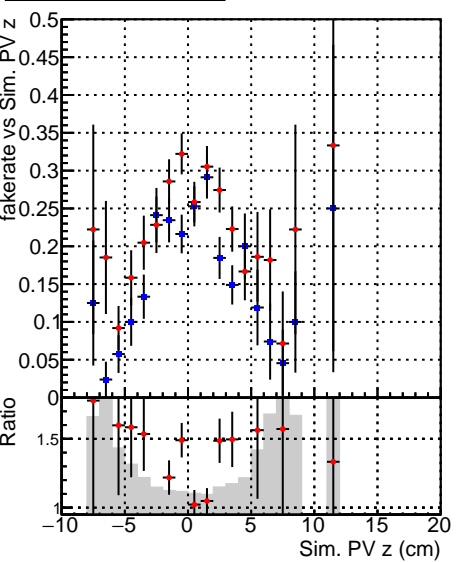

Fake rate vs vertpos**Duplicates Rate vs vertpos****Pileup rate vs vertpos**

■ DQM_V0001_R000000001_Global_mkFitbase_RECO
■ DQM_V0001_R000000001_Global_CMSSW_X_Y_Z_RECO

Fake rate vs v**Duplicates Rate vs v****Pileup rate vs v****Fake rate vs. sim PV z****Duplicates Rate vs sim PV z****Pileup rate vs. sim PV z**