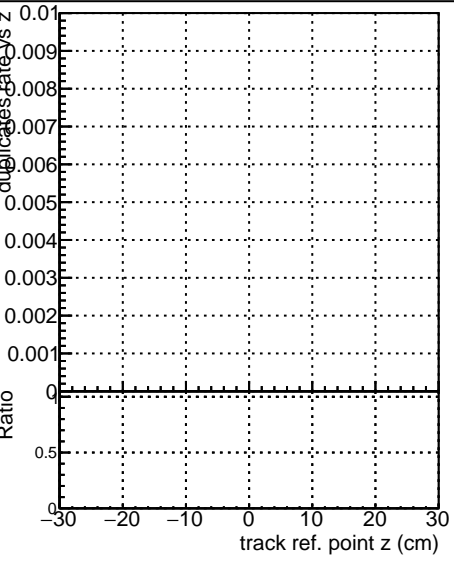

Fake rate vs vertpos**Duplicates Rate vs vertpos****Pileup rate vs vertpos**

■ DQM_V0001_R000000001_Global_mkFitbase_RECO
■ DQM_V0001_R000000001_Global_CMSSW_X_Y_Z_RECO

Fake rate vs v**Duplicates Rate vs v****Pileup rate vs v****Fake rate vs. sim PV z****Duplicates Rate vs sim PV z****Pileup rate vs. sim PV z**