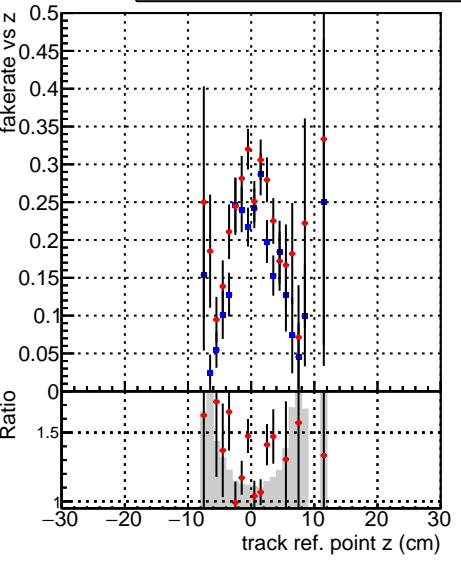

Fake rate vs vertpos**Duplicates Rate vs vertpos****Pileup rate vs vertpos**

■ DQM_V0001_R000000001_Global_mkFitbase_RECO
■ DQM_V0001_R000000001_Global_CMSSW_X_Y_Z_RECO

Fake rate vs v**Duplicates Rate vs v****Pileup rate vs v****Fake rate vs. sim PV z****Duplicates Rate vs sim PV z****Pileup rate vs. sim PV z**