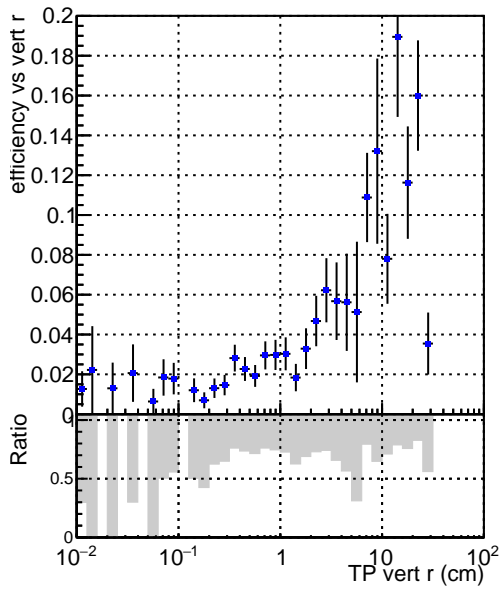

Efficiency vs vertpos

Legend:
- DQM_V0001_R000000001_Global_mkFitbase_RECO (blue dots)
- DQM_V0001_R000000001_Global_CMSSW_X_Y_Z_RECO (red dots)

Efficiency vs vert z

Efficiency vs. sim PV z