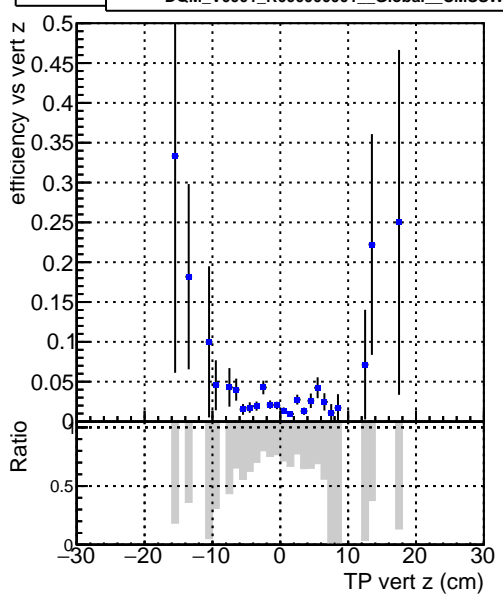

Efficiency vs vertpos

Legend:
- DQM_V0001_R000000001_Global_mkFitbase_RECO (blue dots)
- DQM_V0001_R000000001_Global_CMSSW_X_Y_Z_RECO (red dots)

Efficiency vs vert z

Efficiency vs. sim PV z