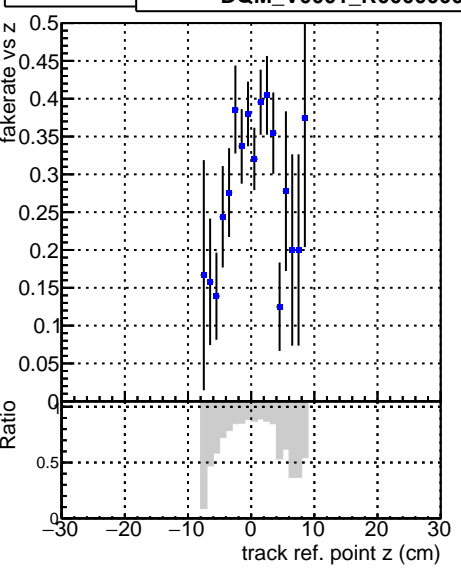

Fake rate vs vertpos**Duplicates Rate vs vertpos****Pileup rate vs vertpos****Fake rate vs v****Duplicates Rate vs v****Pileup rate vs v**

—●— **DQM_V0001_R000000001_Global_mkFitbase_RECO**
—●— **DQM_V0001_R000000001_Global_CMSSW_X_Y_Z_RECO**

Fake rate vs. sim PV z**Duplicates Rate vs sim PV z****Pileup rate vs. sim PV z**