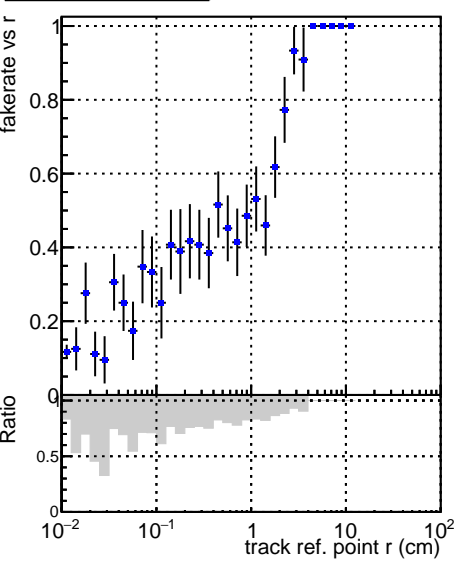

Fake rate vs vertpos**Duplicates Rate vs vertpos****Pileup rate vs vertpos****Fake rate vs v****Duplicates Rate vs v****Pileup rate vs v**

—●— **DQM_V0001_R000000001_Global_mkFitbase_RECO**
—●— **DQM_V0001_R000000001_Global_CMSSW_X_Y_Z_RECO**

Fake rate vs. sim PV z**Duplicates Rate vs sim PV z****Pileup rate vs. sim PV z**