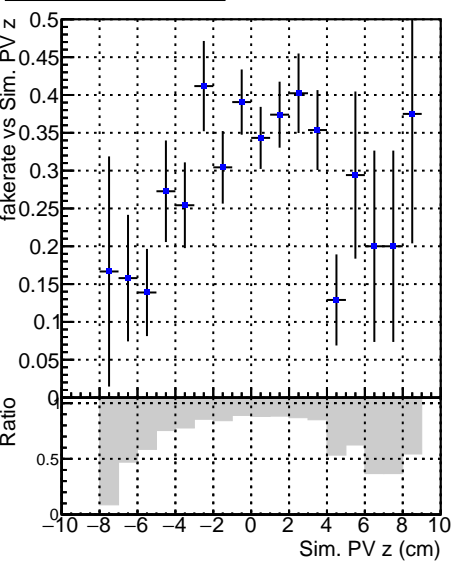

Fake rate vs vertpos**Duplicates Rate vs vertpos****Pileup rate vs vertpos****Fake rate vs v****Duplicates Rate vs v****Pileup rate vs v**

—●— **DQM_V0001_R000000001_Global_mkFitbase_RECO**
—●— **DQM_V0001_R000000001_Global_CMSSW_X_Y_Z_RECO**

Fake rate vs. sim PV z**Duplicates Rate vs sim PV z****Pileup rate vs. sim PV z**