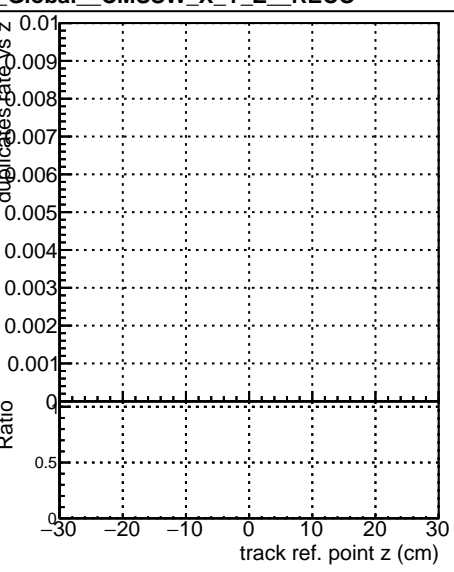

Fake rate vs vertpos**Duplicates Rate vs vertpos****Pileup rate vs vertpos****Fake rate vs v****Duplicates Rate vs v****Pileup rate vs v**

—●— **DQM_V0001_R000000001_Global_mkFitbase_RECO**
—●— **DQM_V0001_R000000001_Global_CMSSW_X_Y_Z_RECO**

Fake rate vs. sim PV z**Duplicates Rate vs sim PV z****Pileup rate vs. sim PV z**