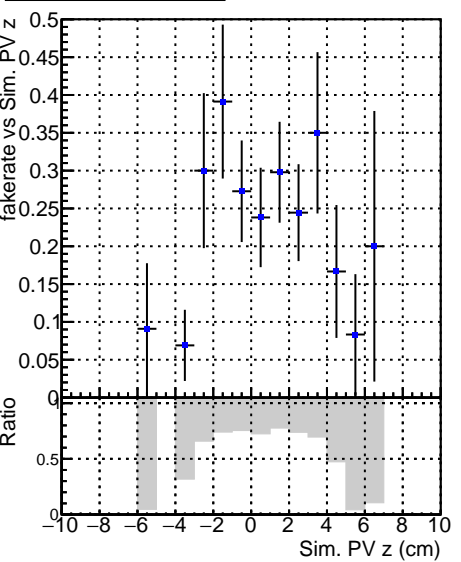

Fake rate vs vertpos**Duplicates Rate vs vertpos****Pileup rate vs vertpos**

—•— **DQM_V0001_R000000001_Global_mkFitbase_RECO**
—•— **DQM_V0001_R000000001_Global_CMSSW_X_Y_Z_RECO**

Fake rate vs v**Fake rate vs. sim PV z****Duplicates Rate vs sim PV z****Pileup rate vs. sim PV z**