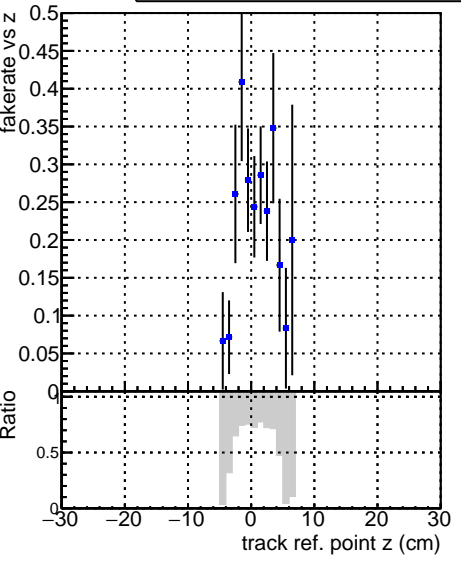

Fake rate vs vertpos**Duplicates Rate vs vertpos****Pileup rate vs vertpos**

—•— **DQM_V0001_R000000001_Global_mkFitbase_RECO**
—•— **DQM_V0001_R000000001_Global_CMSSW_X_Y_Z_RECO**

Fake rate vs v**Fake rate vs. sim PV z****Duplicates Rate vs sim PV z****Pileup rate vs. sim PV z**