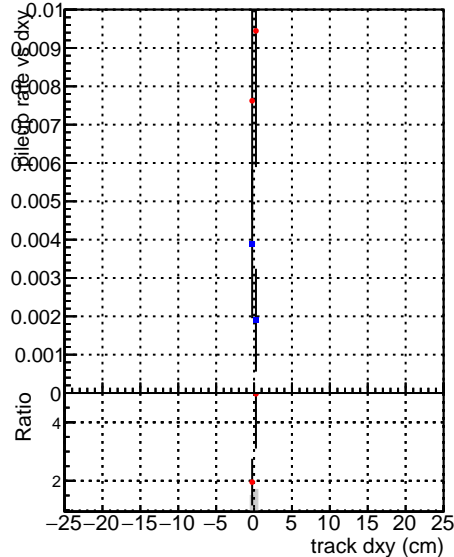

Fake rate vs dxy

Duplicates Rate vs Dxy

Pileup rate vs dxy

Fake rate vs dz

Legend for all plots:

- Blue dots: DQM_V0001_R000000001_Global_mkFitbase_RECO
- Red dots: DQM_V0001_R000000001_Global_CMSSW_X_Y_Z_RECO