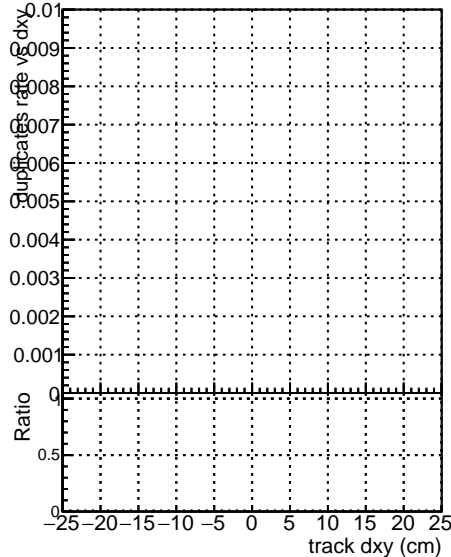

Fake rate vs dxy

Duplicates Rate vs Dxy

Pileup rate vs dxy

Fake rate vs dz

Legend for all plots:

- Blue dots: DQM_V0001_R000000001_Global_mkFitbase_RECO
- Red dots: DQM_V0001_R000000001_Global_CMSSW_X_Y_Z_RECO