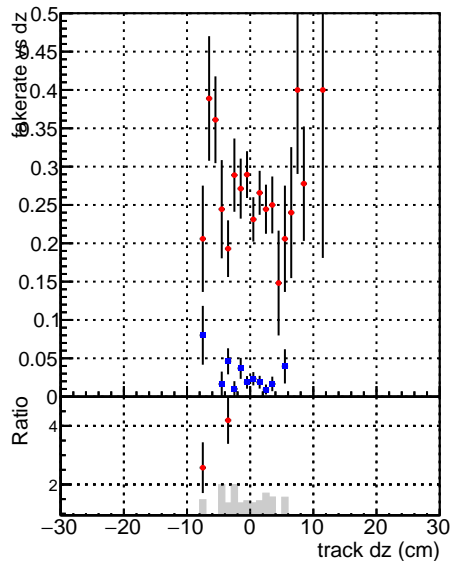

Fake rate vs dxy

Duplicates Rate vs Dxy

Pileup rate vs dxy

Fake rate vs dz

Legend for all plots:

- Blue dots: DQM_V0001_R000000001_Global_mkFitbase_RECO
- Red dots: DQM_V0001_R000000001_Global_CMSSW_X_Y_Z_RECO