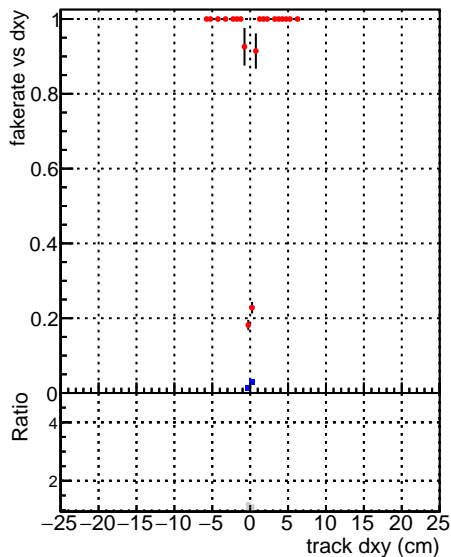

Fake rate vs dxy

Duplicates Rate vs Dxy

Pileup rate vs dxy

Fake rate vs dz

Legend for all plots:

- Blue dots: DQM_V0001_R000000001_Global_mkFitbase_RECO
- Red dots: DQM_V0001_R000000001_Global_CMSSW_X_Y_Z_RECO