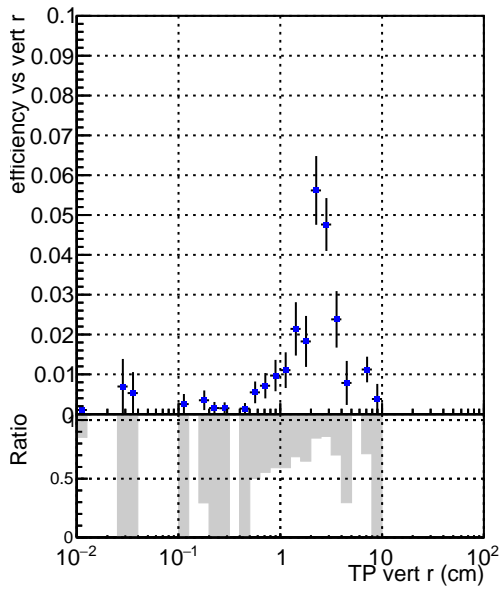

Efficiency vs vertpos**fake+duplicates vs vert r**

—●— DQM_V0001_R000000001_Global_mkFitbase_RECO
—●— DQM_V0001_R000000001_Global_CMSSW_X_Y_Z_RECO

Efficiency vs vert z**Efficiency vs. sim PV z****fake+duplicates vs Sim. PV z**