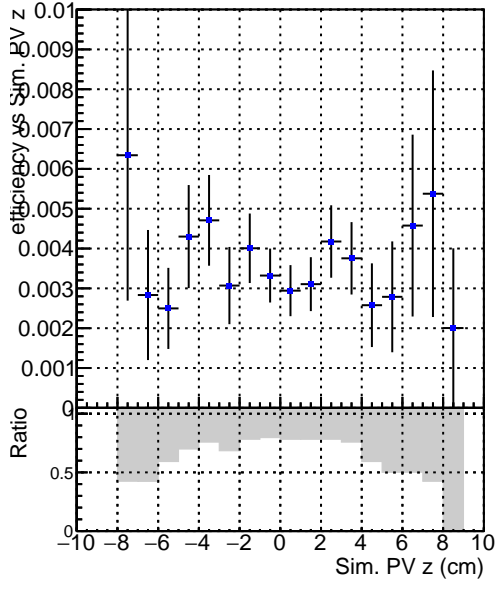

Efficiency vs vertpos**fake+duplicates vs vert r**

—●— DQM_V0001_R000000001_Global_mkFitbase_RECO
—●— DQM_V0001_R000000001_Global_CMSSW_X_Y_Z_RECO

Efficiency vs vert z**Efficiency vs. sim PV z****fake+duplicates vs Sim. PV z**