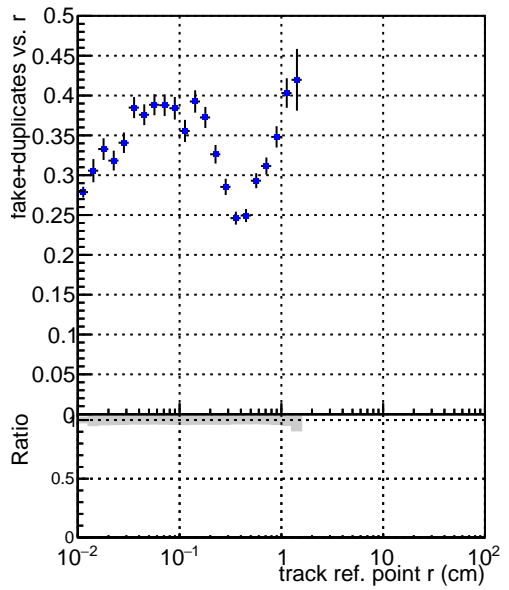

Efficiency vs vertpos**fake+duplicates vs vert r**

—●— DQM_V0001_R000000001_Global_mkFitbase_RECO
—●— DQM_V0001_R000000001_Global_CMSSW_X_Y_Z_RECO

Efficiency vs vert z**Efficiency vs. sim PV z****fake+duplicates vs Sim. PV z**