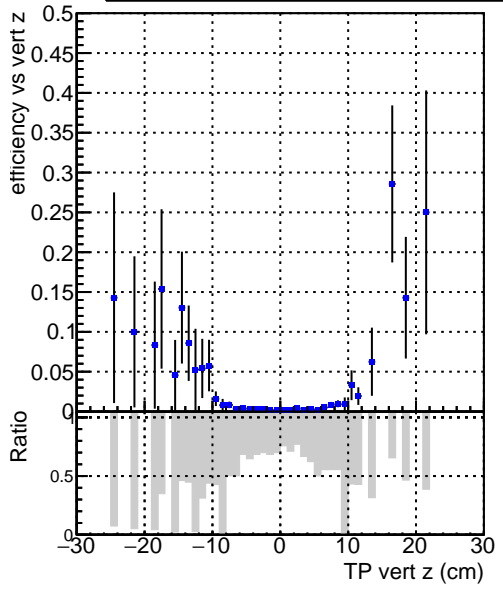

Efficiency vs vertpos**fake+duplicates vs vert r**

—●— DQM_V0001_R000000001_Global_mkFitbase_RECO
—●— DQM_V0001_R000000001_Global_CMSSW_X_Y_Z_RECO

Efficiency vs vert z**Efficiency vs. sim PV z****fake+duplicates vs Sim. PV z**