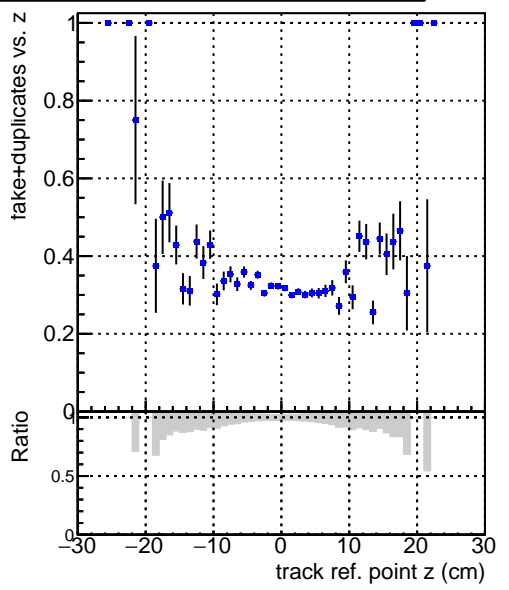

Efficiency vs vertpos**fake+duplicates vs vert r**

—●— DQM_V0001_R000000001_Global_mkFitbase_RECO
—●— DQM_V0001_R000000001_Global_CMSSW_X_Y_Z_RECO

Efficiency vs vert z**Efficiency vs. sim PV z****fake+duplicates vs Sim. PV z**