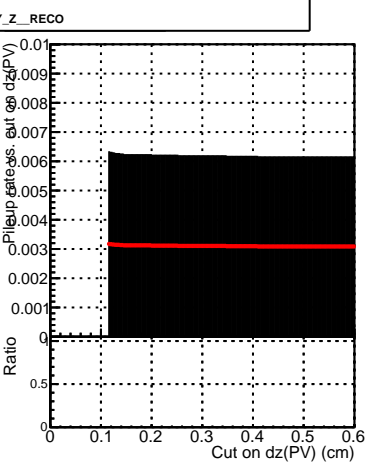

Efficiency vs. dz (PV)

Efficiency (tracking eff factorized out) vs. dz (PV)

Fake rate

—●— DQM_V0001_R000000001_Global_mkFitbase_RECO
—●— DQM_V0001_R000000001_Global_CMSSW_X_Y_Z_RECO