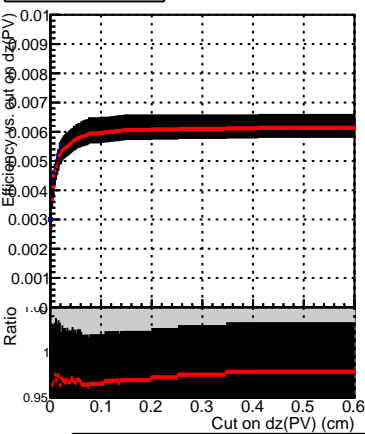

Efficiency vs. dz (PV)

Efficiency (tracking eff factorized out) vs. dz (PV)

Fake rate

—●— DQM_V0001_R000000001_Global_mkFitbase_RECO
—●— DQM_V0001_R000000001_Global_CMSSW_X_Y_Z_RECO