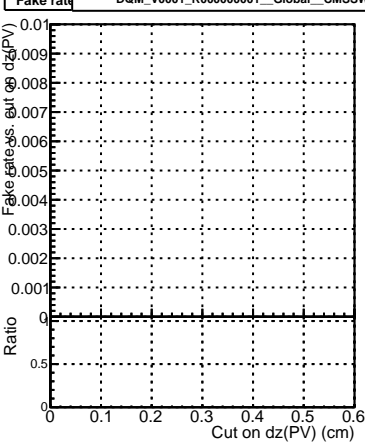

Efficiency vs. dz (PV)

Efficiency (tracking eff factorized out) vs. dz (PV)

Fake rate

—●— DQM_V0001_R000000001_Global_mkFitbase_RECO
—●— DQM_V0001_R000000001_Global_CMSSW_X_Y_Z_RECO