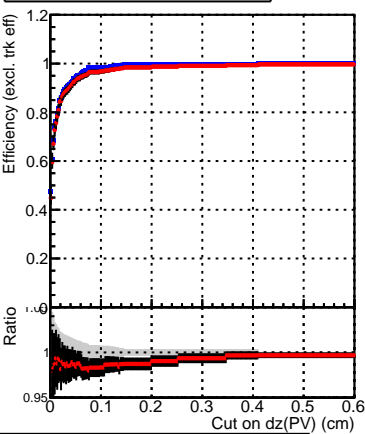

Efficiency vs. dz (PV)

Efficiency (tracking eff factorized out) vs. dz (PV)

Fake rate

—●— DQM_V0001_R000000001_Global_mkFitbase_RECO
—●— DQM_V0001_R000000001_Global_CMSSW_X_Y_Z_RECO