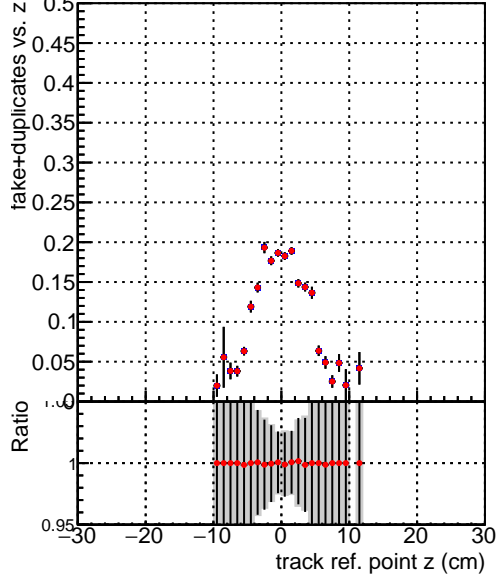

Efficiency vs vertpos**fake+duplicates vs vert r**
Efficiency vs vert z (left) and **fake+duplicates vs. z** (right)

 Legend:

- Blue line: DQM_V0001_R000000001_Global_mkFitbase_RECO
- Red line: DQM_V0001_R000000001_Global_mkFit-cand_RECO

**Efficiency vs. sim PV z****fake+duplicates vs Sim. PV z**