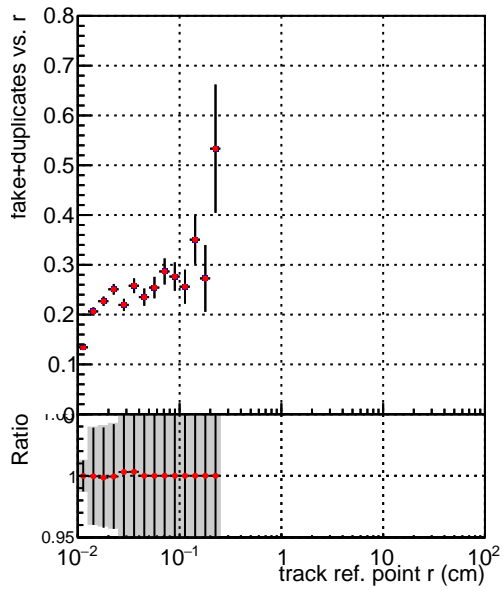

Efficiency vs vertpos**fake+duplicates vs vert r**
Efficiency vs vert z (left) and **fake+duplicates vs. z** (right)

 Legend:

- Blue line: DQM_V0001_R000000001_Global_mkFitbase_RECO
- Red line: DQM_V0001_R000000001_Global_mkFit-cand_RECO

**Efficiency vs. sim PV z****fake+duplicates vs Sim. PV z**