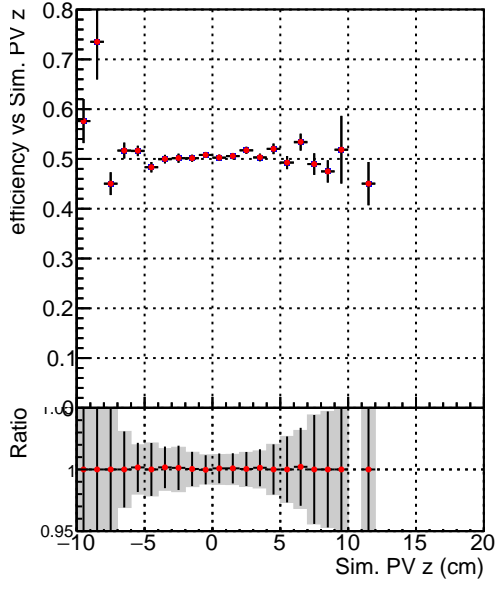

Efficiency vs vertpos**fake+duplicates vs vert r**
Efficiency vs vert z (left) and **fake+duplicates vs. z** (right)

 Legend:

- Blue line: DQM_V0001_R000000001_Global_mkFitbase_RECO
- Red line: DQM_V0001_R000000001_Global_mkFit-cand_RECO

**Efficiency vs. sim PV z****fake+duplicates vs Sim. PV z**