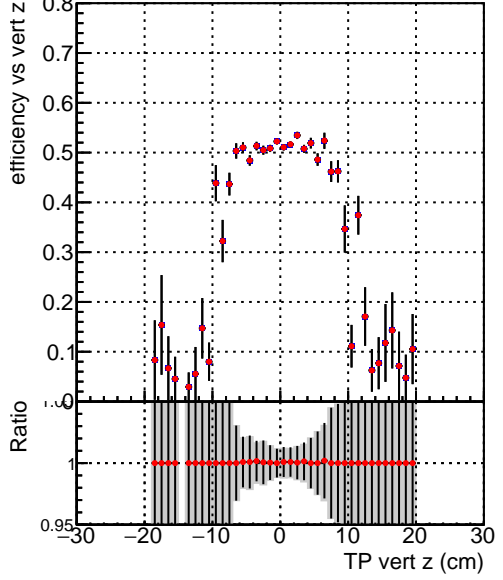

Efficiency vs vertpos**fake+duplicates vs vert r**
Efficiency vs vert z (left) and **fake+duplicates vs. z** (right)

 Legend:

- Blue line: DQM_V0001_R000000001_Global_mkFitbase_RECO
- Red line: DQM_V0001_R000000001_Global_mkFit-cand_RECO

**Efficiency vs. sim PV z****fake+duplicates vs Sim. PV z**