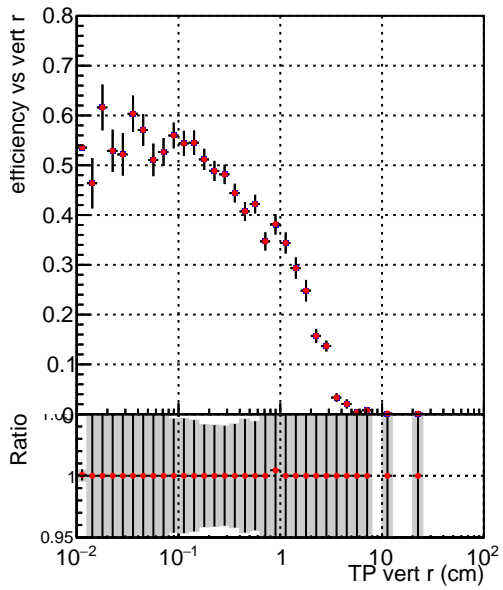

Efficiency vs vertpos**fake+duplicates vs vert r**
Efficiency vs vert z (left) and **fake+duplicates vs. z** (right)

 Legend:

- Blue line: DQM_V0001_R000000001_Global_mkFitbase_RECO
- Red line: DQM_V0001_R000000001_Global_mkFit-cand_RECO

**Efficiency vs. sim PV z****fake+duplicates vs Sim. PV z**