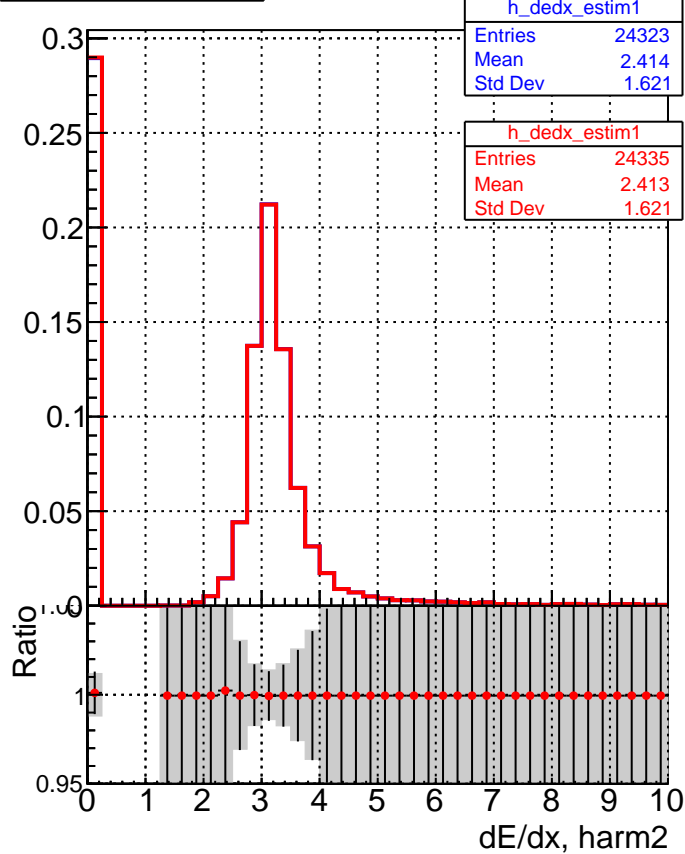

dE/dx estimator 1**dE/dx estimator 2**

■ DQM_V0001_R000000001_Global_mkFitbase_RECO
● DQM_V0001_R000000001_Global_mkFit-cand_RECO