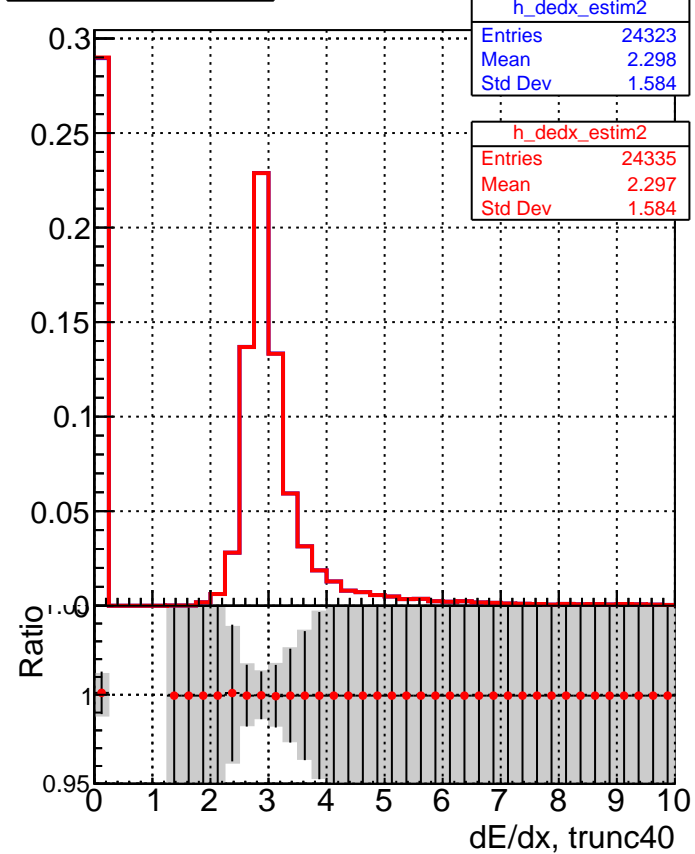

dE/dx estimator 1**dE/dx estimator 2**

■ DQM_V0001_R000000001_Global_mkFitbase_RECO
● DQM_V0001_R000000001_Global_mkFit-cand_RECO