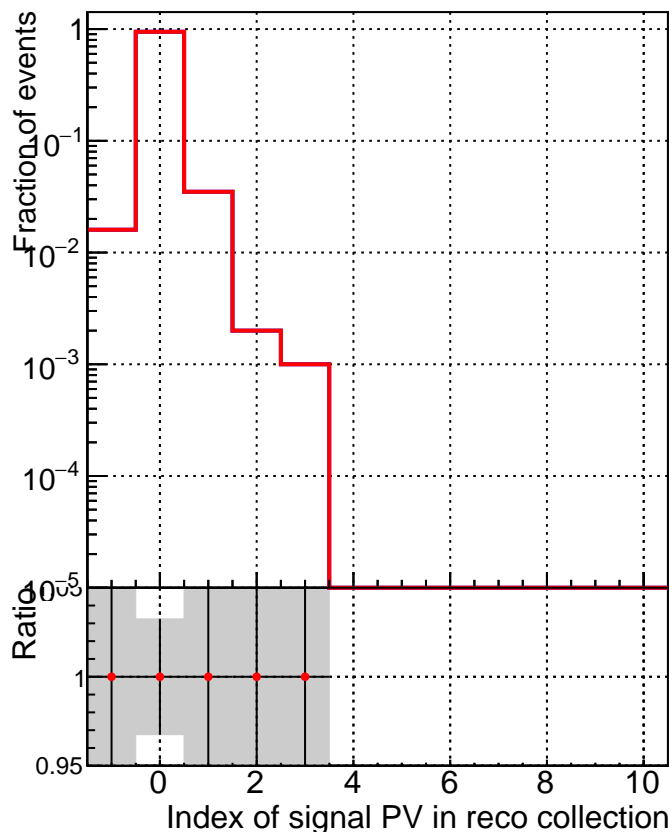

TruePVLocationIndexInRecoVertexCollectionCumulative

TruePVLocationIndexInRecoVertexCollection

■ DQM_V0001_R000000001_Global_mkFitbase_RECO
● DQM_V0001_R000000001_Global_mkFit-cand_RECO