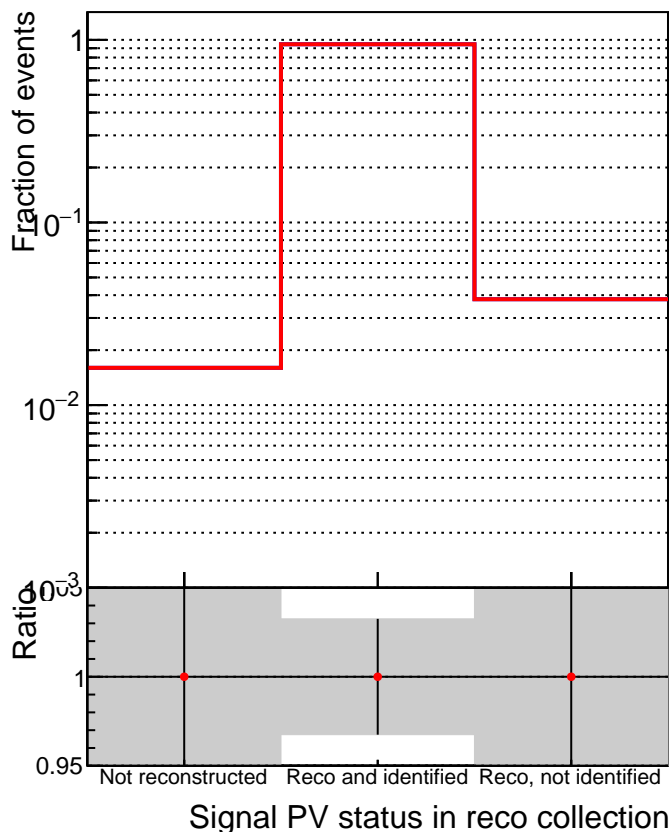

TruePVLocationIndexInRecoVertexCollectionCumulative

TruePVLocationIndexInRecoVertexCollection

■ DQM_V0001_R000000001_Global_mkFitbase_RECO
● DQM_V0001_R000000001_Global_mkFit-cand_RECO