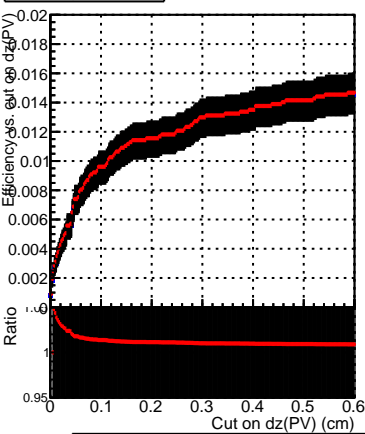

Efficiency vs. dz (PV)

Efficiency (tracking eff factorized out) vs. dz (PV)

Legend:  
- DQM\_V0001\_R000000001\_Global\_mkFitbase\_RECO  
- DQM\_V0001\_R000000001\_Global\_mkFit-cand\_RECO