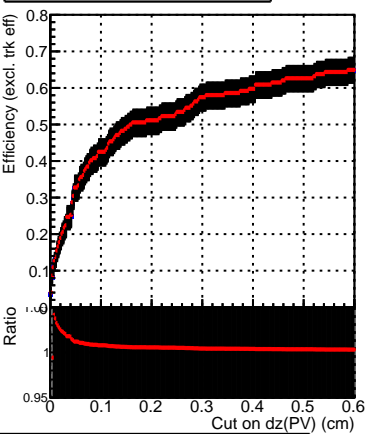

Efficiency vs. dz (PV)

Efficiency (tracking eff factorized out) vs. dz (PV)

Legend:  
- DQM\_V0001\_R000000001\_Global\_mkFitbase\_RECO  
- DQM\_V0001\_R000000001\_Global\_mkFit-cand\_RECO