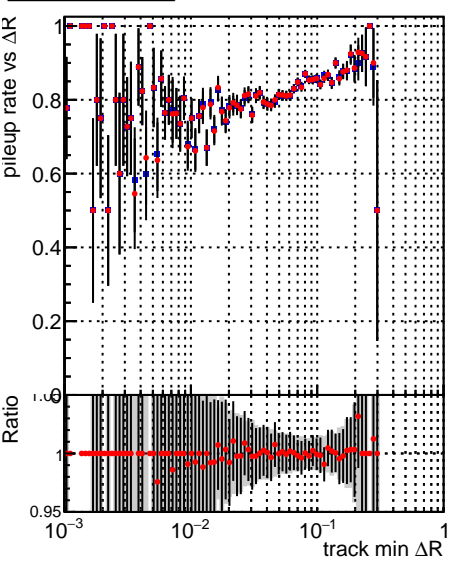

Fake rate vs dr**Duplicates Rate vs dr****Pileup rate vs dr**

—•— DQM_V0001_R000000001_Global_mkFitbase_RECO
—•— DQM_V0001_R000000001_Global_mkFit-cand_RECO

Fake rate vs ΔR (track, jet)**Duplicates Rate vs ΔR (track, jet)****Pileup rate vs ΔR (track, jet)****Fake rate vs pu****Duplicates Rate vs pu****Pileup rate vs pu**