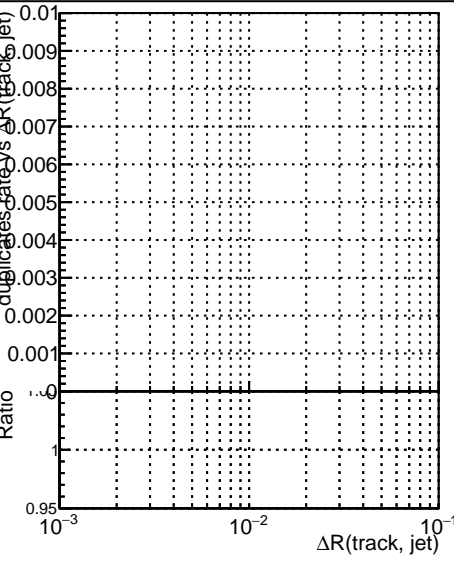

Fake rate vs dr**Duplicates Rate vs dr****Pileup rate vs dr**

—•— DQM_V0001_R000000001_Global_mkFitbase_RECO
—•— DQM_V0001_R000000001_Global_mkFit-cand_RECO

Fake rate vs ΔR (track, jet)**Duplicates Rate vs ΔR (track, jet)****Pileup rate vs ΔR (track, jet)****Fake rate vs pu****Duplicates Rate vs pu****Pileup rate vs pu**