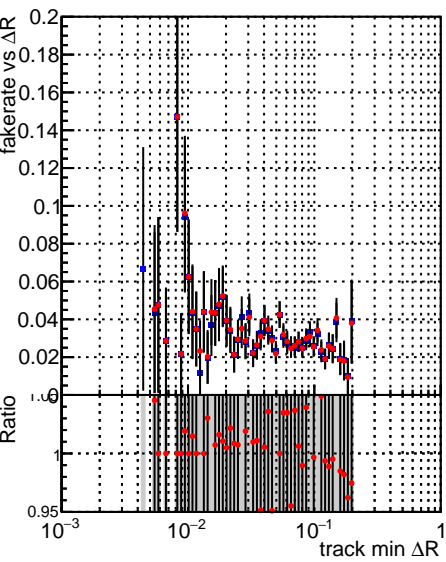

Fake rate vs dr**Duplicates Rate vs dr****Pileup rate vs dr**

—•— DQM_V0001_R000000001_Global_mkFitbase_RECO
—•— DQM_V0001_R000000001_Global_mkFit-cand_RECO

Fake rate vs ΔR (track, jet)**Duplicates Rate vs ΔR (track, jet)****Pileup rate vs ΔR (track, jet)****Fake rate vs pu****Duplicates Rate vs pu****Pileup rate vs pu**