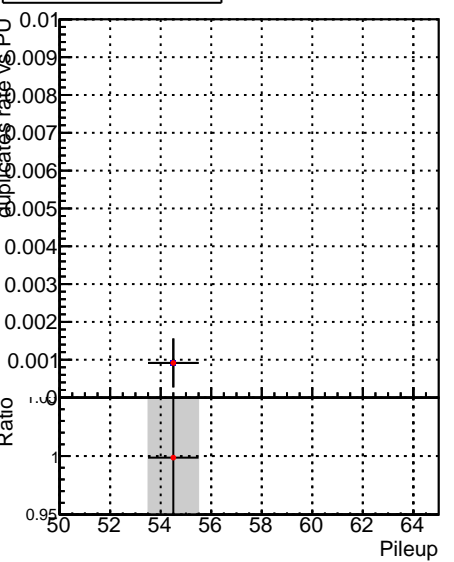

Fake rate vs dr**Duplicates Rate vs dr****Pileup rate vs dr**

—•— DQM_V0001_R000000001_Global_mkFitbase_RECO
—•— DQM_V0001_R000000001_Global_mkFit-cand_RECO

Fake rate vs ΔR (track, jet)**Duplicates Rate vs ΔR (track, jet)****Pileup rate vs ΔR (track, jet)****Fake rate vs pu****Duplicates Rate vs pu****Pileup rate vs pu**