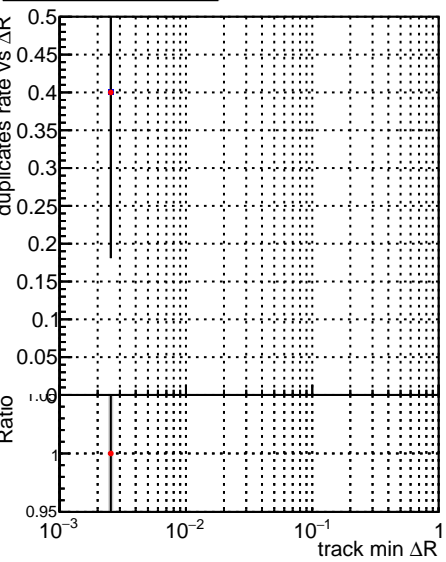

Fake rate vs dr**Duplicates Rate vs dr****Pileup rate vs dr**

—•— DQM_V0001_R000000001_Global_mkFitbase_RECO
—•— DQM_V0001_R000000001_Global_mkFit-cand_RECO

Fake rate vs ΔR (track, jet)**Duplicates Rate vs ΔR (track, jet)****Pileup rate vs ΔR (track, jet)****Fake rate vs pu****Duplicates Rate vs pu****Pileup rate vs pu**