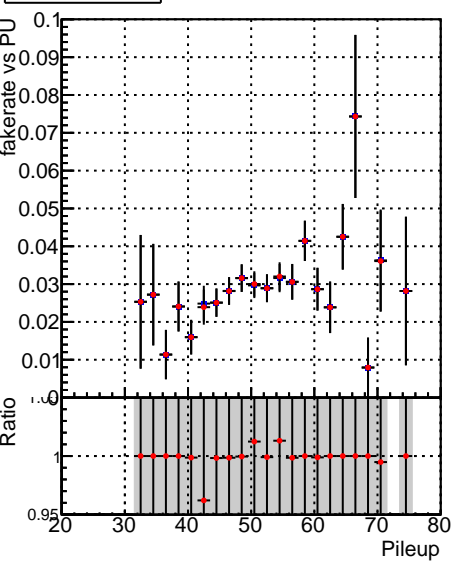

Fake rate vs dr**Duplicates Rate vs dr****Pileup rate vs dr**

—•— DQM_V0001_R000000001_Global_mkFitbase_RECO
—•— DQM_V0001_R000000001_Global_mkFit-cand_RECO

Fake rate vs ΔR (track, jet)**Duplicates Rate vs ΔR (track, jet)****Pileup rate vs ΔR (track, jet)****Fake rate vs pu****Duplicates Rate vs pu****Pileup rate vs pu**