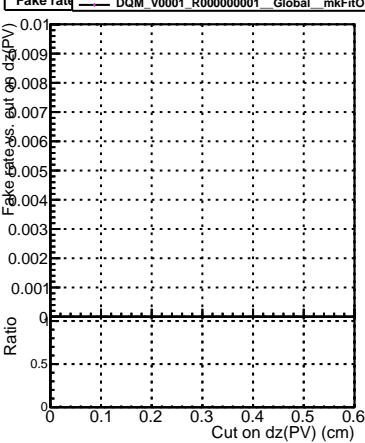

Efficiency vs. dz (PV)

Efficiency (tracking eff factorized out) vs. dz (PV)

Fake rate

DQM_V0001	R000000001	Global	mkFitbase	RECO
DQM_V0001	R000000001	Global	mkFitOPX	RECO
DQM_V0001	R000000001	Global	mkFitOPY	RECO
DQM_V0001	R000000001	Global	mkFitOPZ	RECO
DQM_V0001	R000000001	Global	mkFitOPT	RECO