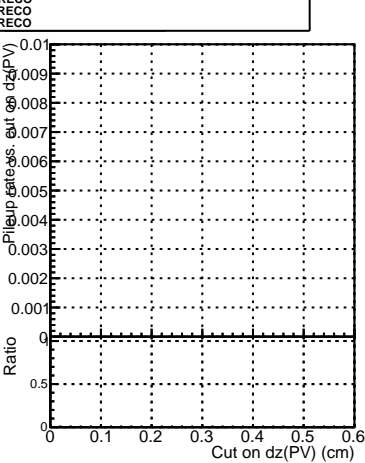

Efficiency vs. dz (PV)

Efficiency (tracking eff factorized out) vs. dz (PV)

Fake rate

DQM_V0001	R000000001	Global	mkFitbase	RECO
DQM_V0001	R000000001	Global	mkFitOPX	RECO
DQM_V0001	R000000001	Global	mkFitOPY	RECO
DQM_V0001	R000000001	Global	mkFitOPZ	RECO
DQM_V0001	R000000001	Global	mkFitOPT	RECO