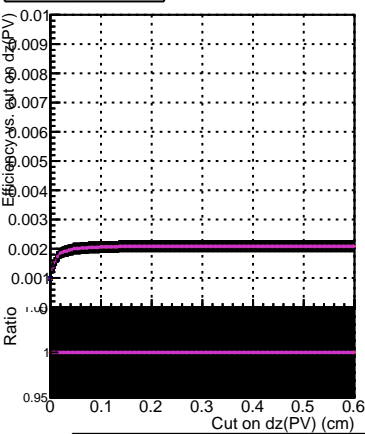

Efficiency vs. dz (PV)

Efficiency (tracking eff factorized out) vs. dz (PV)

Fake rate

DQM_V0001	R000000001	Global	mkFitbase	RECO
DQM_V0001	R000000001	Global	mkFitOPX	RECO
DQM_V0001	R000000001	Global	mkFitOPY	RECO
DQM_V0001	R000000001	Global	mkFitOPZ	RECO
DQM_V0001	R000000001	Global	mkFitOPT	RECO