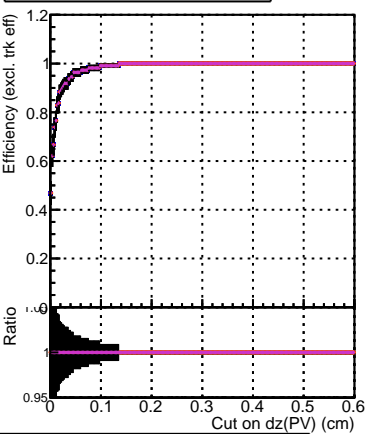

Efficiency vs. dz (PV)

Efficiency (tracking eff factorized out) vs. dz (PV)

Fake rate

DQM_V0001	R000000001	Global	mkFitbase	RECO
DQM_V0001	R000000001	Global	mkFitOPX	RECO
DQM_V0001	R000000001	Global	mkFitOPY	RECO
DQM_V0001	R000000001	Global	mkFitOPZ	RECO
DQM_V0001	R000000001	Global	mkFitOPT	RECO