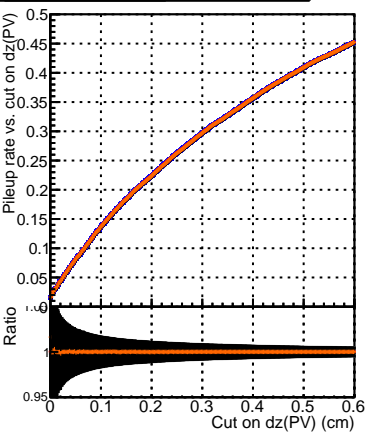

**Efficiency vs. dz (PV)****Efficiency (tracking eff factorized out) vs. dz (PV)****Fake rate**

- DQM\_V0001\_R000000001\_Global\_mkFitbase\_RECO
- DQM\_V0001\_R000000001\_Global\_mkFitCHIN\_RECO
- DQM\_V0001\_R000000001\_Global\_mkFitNDOF\_RECO
- DQM\_V0001\_R000000001\_Global\_mkFitNDOF2\_RECO