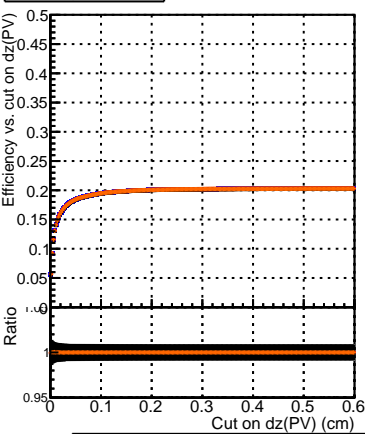

**Efficiency vs. dz (PV)****Efficiency (tracking eff factorized out) vs. dz (PV)****Fake rate**

- DQM\_V0001\_R000000001\_Global\_mkFitbase\_RECO
- DQM\_V0001\_R000000001\_Global\_mkFitCHIN\_RECO
- DQM\_V0001\_R000000001\_Global\_mkFitNDOF\_RECO
- DQM\_V0001\_R000000001\_Global\_mkFitNDOF2\_RECO