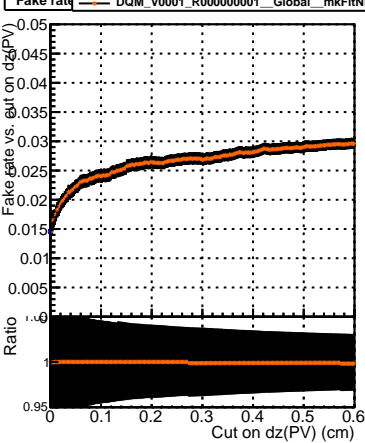

**Efficiency vs. dz (PV)****Efficiency (tracking eff factorized out) vs. dz (PV)****Fake rate**

- DQM\_V0001\_R000000001\_Global\_mkFitbase\_RECO
- DQM\_V0001\_R000000001\_Global\_mkFitCHIN\_RECO
- DQM\_V0001\_R000000001\_Global\_mkFitNDOF\_RECO
- DQM\_V0001\_R000000001\_Global\_mkFitNDOF2\_RECO