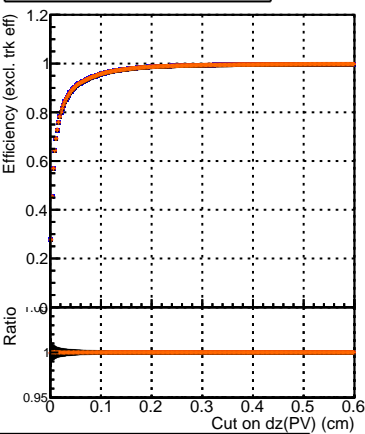

**Efficiency vs. dz (PV)****Efficiency (tracking eff factorized out) vs. dz (PV)****Fake rate**

- DQM\_V0001\_R000000001\_Global\_mkFitbase\_RECO
- DQM\_V0001\_R000000001\_Global\_mkFitCHIN\_RECO
- DQM\_V0001\_R000000001\_Global\_mkFitNDOF\_RECO
- DQM\_V0001\_R000000001\_Global\_mkFitNDOF2\_RECO