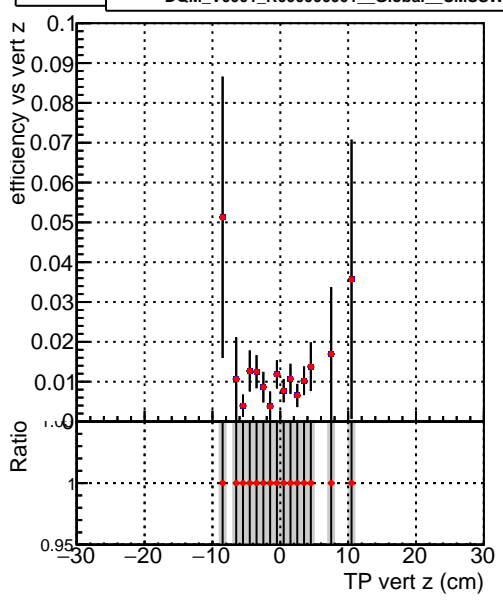

Efficiency vs vertpos

Legend:
- DQM_V0001_R000000001_Global_CMSSW_100ti
- DQM_V0001_R000000001_Global_CMSSW_100timeHPTT

Efficiency vs vert z

Efficiency vs. sim PV z