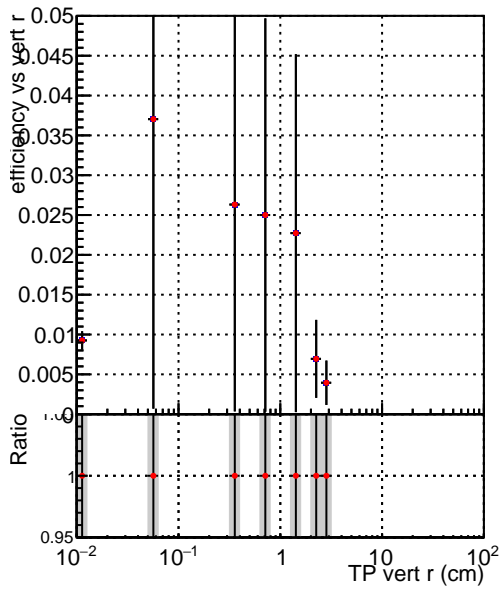

Efficiency vs vertpos

Legend:
- DQM_V0001_R000000001_Global_CMSSW_100ti
- DQM_V0001_R000000001_Global_CMSSW_100timeHPTT

Efficiency vs vert z

Efficiency vs. sim PV z