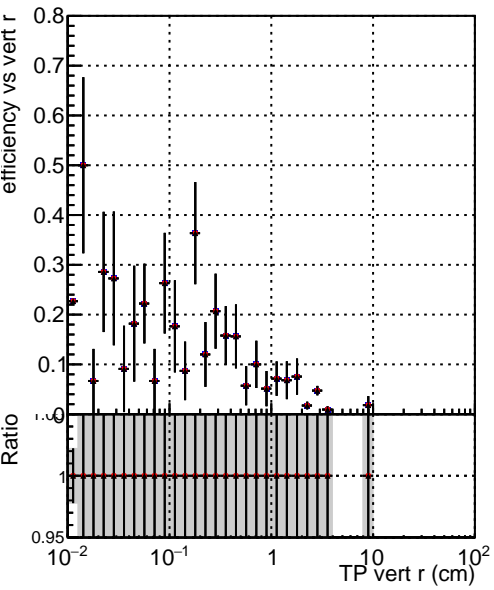

Efficiency vs vertpos

Efficiency vs TP vert z (cm)

- DQM_V0001_R000000001_Global_CMSSW_100ti
- DQM_V0001_R000000001_Global_CMSSW_100timeHPTT
- DQM_V0001_R000000001_Global_CMSSW_100timePLa

Efficiency vs. sim PV z