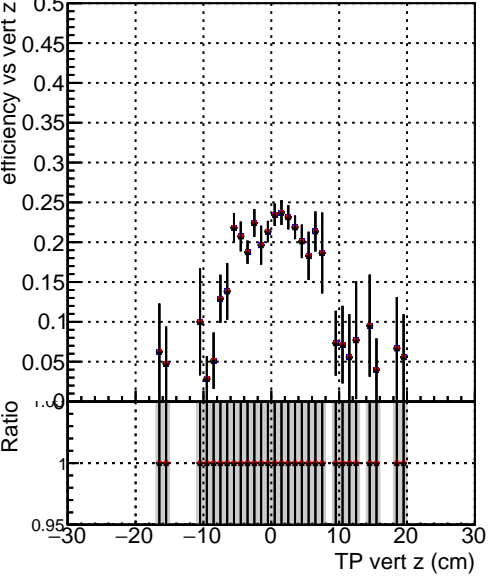

Efficiency vs vertpos

Efficiency vs TP vert z (cm)

- DQM_V0001_R000000001_Global_CMSSW_100ti
- DQM_V0001_R000000001_Global_CMSSW_100timeHPTT
- DQM_V0001_R000000001_Global_CMSSW_100timePLa

Efficiency vs. sim PV z