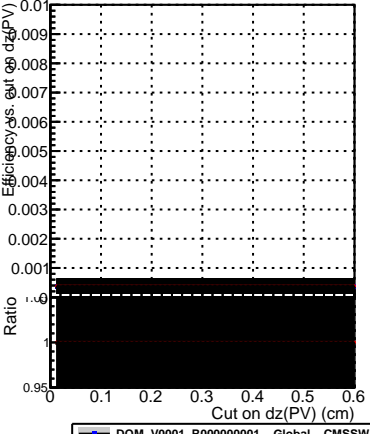

Efficiency vs. dz (PV)

Efficiency (tracking eff factorized out) vs. dz (PV)

■ DQM_V0001_R000000001_Global_CMSSW_100ti
■ DQM_V0001_R000000001_Global_CMSSW_100timeHPTT
■ DQM_V0001_R000000001_Global_CMSSW_100timePLa

Fake rate