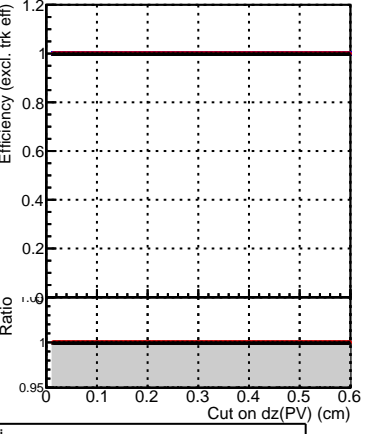

Efficiency vs. dz (PV)

Efficiency (tracking eff factorized out) vs. dz (PV)

■ DQM_V0001_R000000001_Global_CMSSW_100ti
■ DQM_V0001_R000000001_Global_CMSSW_100timeHPTT
■ DQM_V0001_R000000001_Global_CMSSW_100timePLa