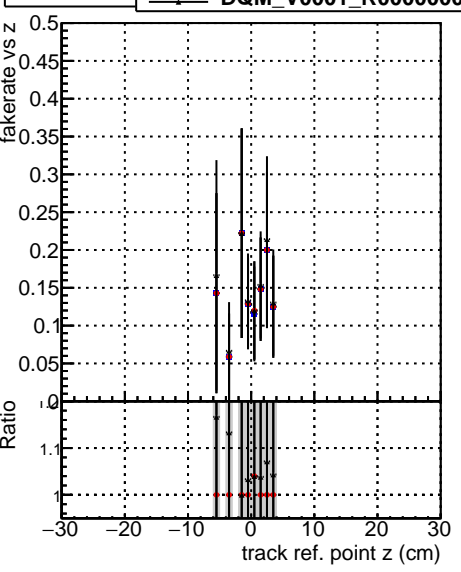

Fake rate vs vertpos**Duplicates Rate vs vertpos****Pileup rate vs vertpos****Fake rate vs v****Duplicates Rate vs v****Pileup rate vs v**

█	DQM_V0001_R000000001	Global	CMSSW_100t
●	DQM_V0001_R000000001	Global	CMSSW_100timeHPTT
○	DQM_V0001_R000000001	Global	CMSSW_100timePLa

Fake rate vs. sim PV z**Duplicates Rate vs sim PV z****Pileup rate vs. sim PV z**