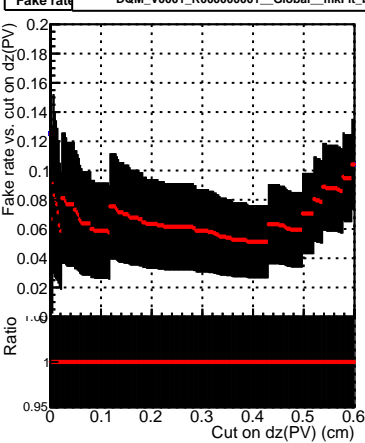

Efficiency vs. dz (PV)

Efficiency (tracking eff factorized out) vs. dz (PV)

Fake rate

Legend for Efficiency vs. dz (PV) and Efficiency (tracking eff factorized out) vs. dz (PV):
DQM_V0001_R000000001_Global_mkFit_baseline1 (black line with square markers)
DQM_V0001_R000000001_Global_mkFit_batch1 (red line with square markers)