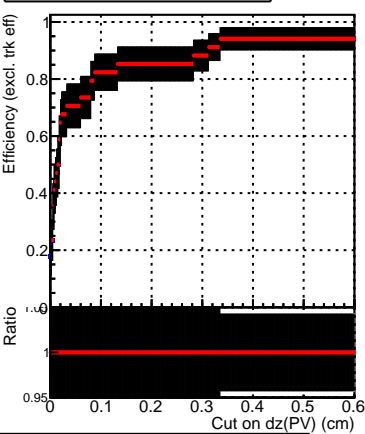

Efficiency vs. dz (PV)

Efficiency (tracking eff factorized out) vs. dz (PV)

Fake rate

Legend for Efficiency vs. dz (PV) and Efficiency (tracking eff factorized out) vs. dz (PV):
DQM_V0001_R000000001_Global_mkFit_baseline1 (black line with square markers)
DQM_V0001_R000000001_Global_mkFit_batch1 (red line with square markers)