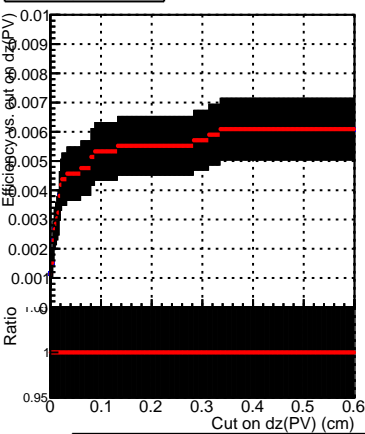

Efficiency vs. dz (PV)

Efficiency (tracking eff factorized out) vs. dz (PV)

Fake rate

Legend for Efficiency vs. dz (PV) and Efficiency (tracking eff factorized out) vs. dz (PV):
DQM_V0001_R000000001_Global_mkFit_baseline1 (black line with square markers)
DQM_V0001_R000000001_Global_mkFit_batch1 (red line with square markers)