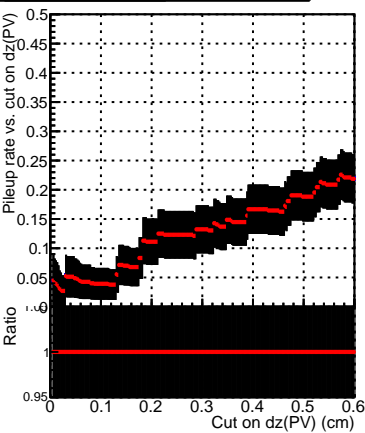

Efficiency vs. dz (PV)

Efficiency (tracking eff factorized out) vs. dz (PV)

Fake rate

Legend for Efficiency vs. dz (PV) and Efficiency (tracking eff factorized out) vs. dz (PV):
DQM_V0001_R000000001_Global_mkFit_baseline1 (black line with square markers)
DQM_V0001_R000000001_Global_mkFit_batch1 (red line with square markers)