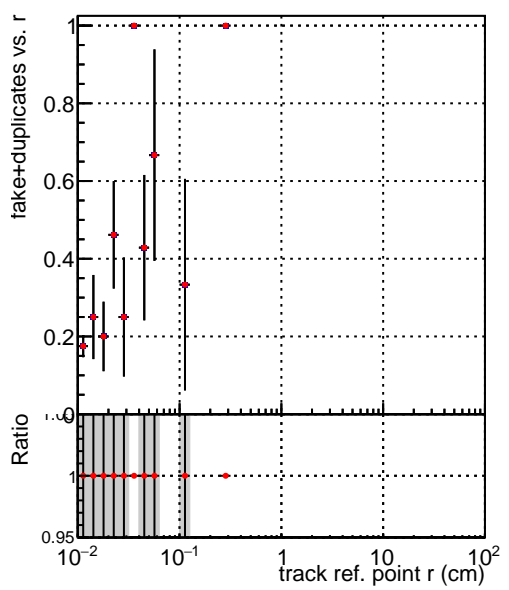

Efficiency vs vertpos**fake+duplicates vs vert r**
Efficiency vs TP vert z (cm)

 —■— DQM_V0001_R000000001_Global_mkFit_baseline1
 —●— DQM_V0001_R000000001_Global_mkFit_batch1

**Efficiency vs. sim PV z****fake+duplicates vs Sim. PV z**