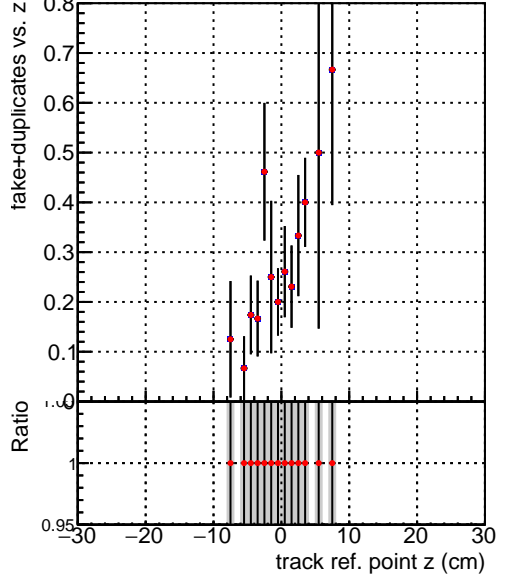

Efficiency vs vertpos**fake+duplicates vs vert r**
Efficiency vs TP vert z (cm)

 —■— DQM_V0001_R000000001_Global_mkFit_baseline1
 —●— DQM_V0001_R000000001_Global_mkFit_batch1

**Efficiency vs. sim PV z****fake+duplicates vs Sim. PV z**