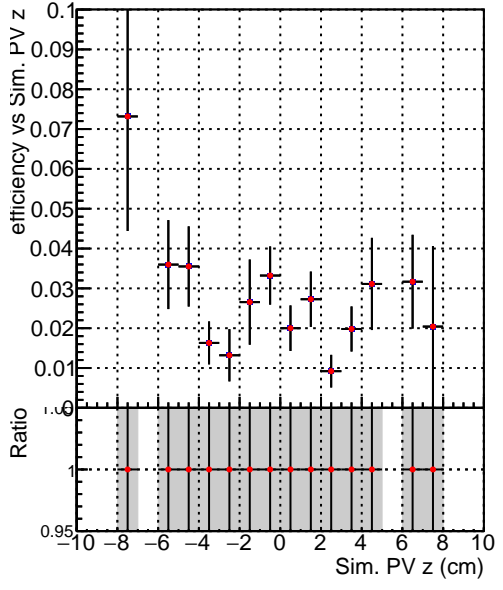

Efficiency vs vertpos**fake+duplicates vs vert r**
Efficiency vs TP vert z (cm)

 —■— DQM_V0001_R000000001_Global_mkFit_baseline1
 —●— DQM_V0001_R000000001_Global_mkFit_batch1

**Efficiency vs. sim PV z****fake+duplicates vs Sim. PV z**