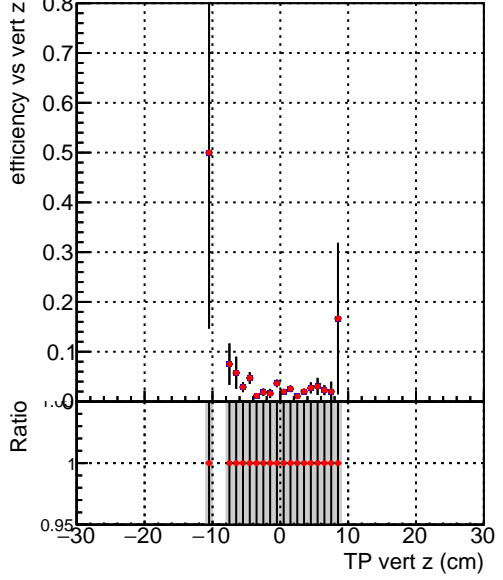

Efficiency vs vertpos**fake+duplicates vs vert r**
Efficiency vs TP vert z (cm)

 —■— DQM_V0001_R000000001_Global_mkFit_baseline1
 —●— DQM_V0001_R000000001_Global_mkFit_batch1

**Efficiency vs. sim PV z****fake+duplicates vs Sim. PV z**