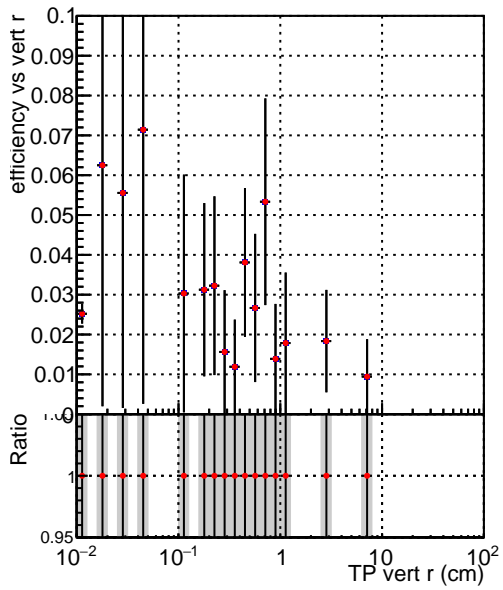

Efficiency vs vertpos**fake+duplicates vs vert r**
Efficiency vs TP vert z (cm)

 —■— DQM_V0001_R000000001_Global_mkFit_baseline1
 —●— DQM_V0001_R000000001_Global_mkFit_batch1

**Efficiency vs. sim PV z****fake+duplicates vs Sim. PV z**