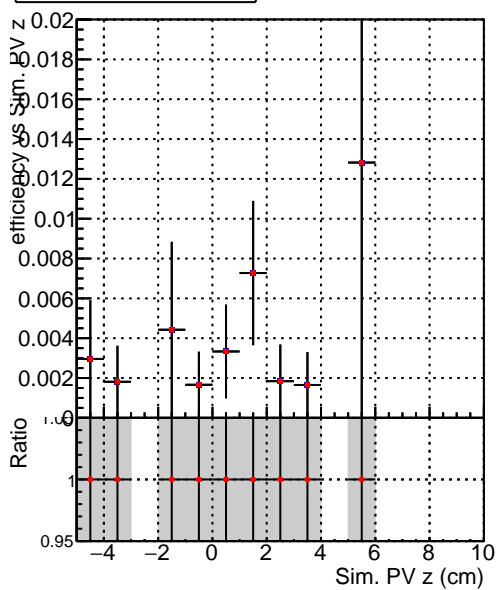

Efficiency vs vertpos**fake+duplicates vs vert r****Efficiency vs vert z****fake+duplicates vs vert z****Efficiency vs. sim PV z****fake+duplicates vs Sim. PV z**

■ DQM_V0001_R000000001_Global_mkFit_baseline1
● DQM_V0001_R000000001_Global_mkFit_batch1