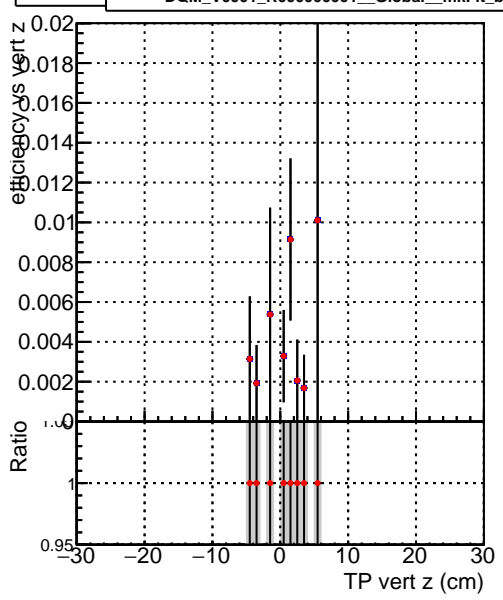

Efficiency vs vertpos**fake+duplicates vs vert r****Efficiency vs vert z****fake+duplicates vs vert z****Efficiency vs. sim PV z****fake+duplicates vs Sim. PV z**

■ DQM_V0001_R000000001_Global_mkFit_baseline1
● DQM_V0001_R000000001_Global_mkFit_batch1