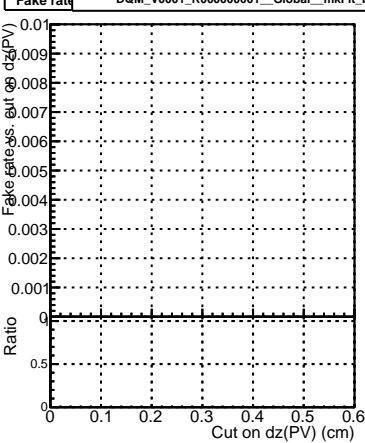

Efficiency vs. dz (PV)

Efficiency (tracking eff factorized out) vs. dz (PV)

Fake rate

Legend for all plots:  
- Blue square: DQM\_V0001\_R000000001\_Global\_mkFit\_batch3  
- Red circle: DQM\_V0001\_R000000001\_Global\_mkFit\_batch2