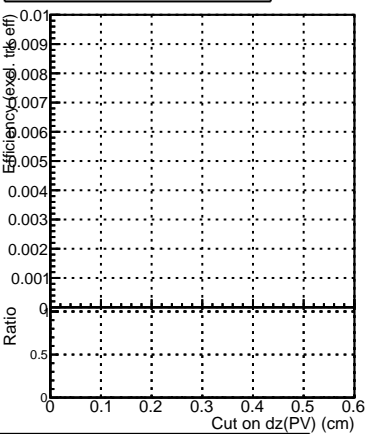

Efficiency vs. dz (PV)

Efficiency (tracking eff factorized out) vs. dz (PV)

Fake rate

Legend for all plots:  
- Blue square: DQM\_V0001\_R000000001\_Global\_mkFit\_batch3  
- Red circle: DQM\_V0001\_R000000001\_Global\_mkFit\_batch2