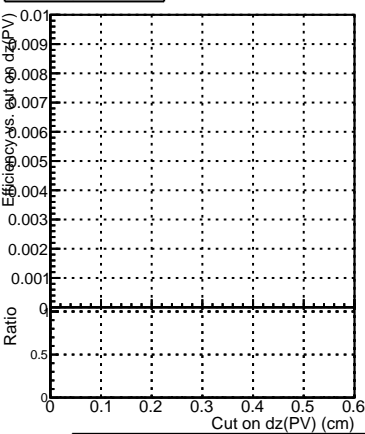

Efficiency vs. dz (PV)

Efficiency (tracking eff factorized out) vs. dz (PV)

Fake rate

Legend for all plots:  
- Blue square: DQM\_V0001\_R000000001\_Global\_mkFit\_batch3  
- Red circle: DQM\_V0001\_R000000001\_Global\_mkFit\_batch2