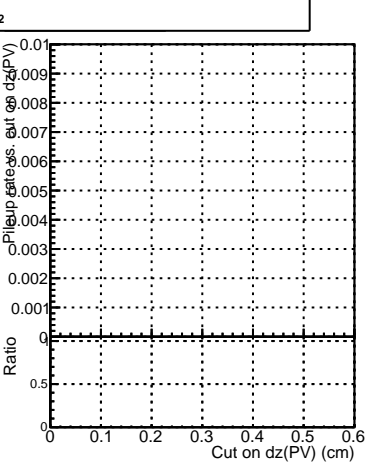

Efficiency vs. dz (PV)

Efficiency (tracking eff factorized out) vs. dz (PV)

Fake rate

Legend for all plots:  
- Blue square: DQM\_V0001\_R000000001\_Global\_mkFit\_batch3  
- Red circle: DQM\_V0001\_R000000001\_Global\_mkFit\_batch2