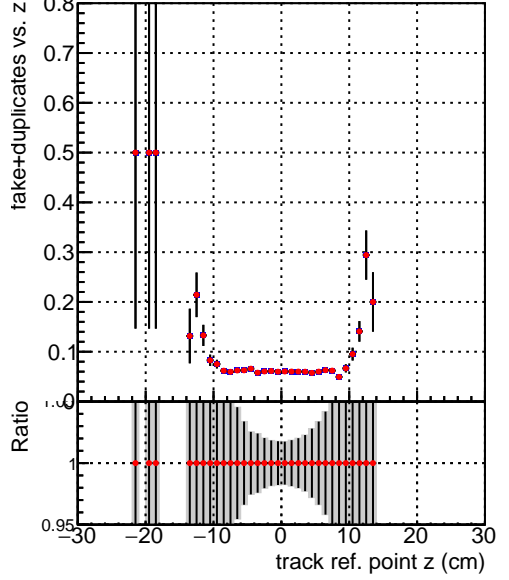

Efficiency vs vertpos**fake+duplicates vs vert r**
Efficiency vs vert z

 — DQM_V0001_R000000001_Global_mkFit_batchNO
 — DQM_V0001_R000000001_Global_mkFit_batch16

**Efficiency vs. sim PV z****fake+duplicates vs Sim. PV z**