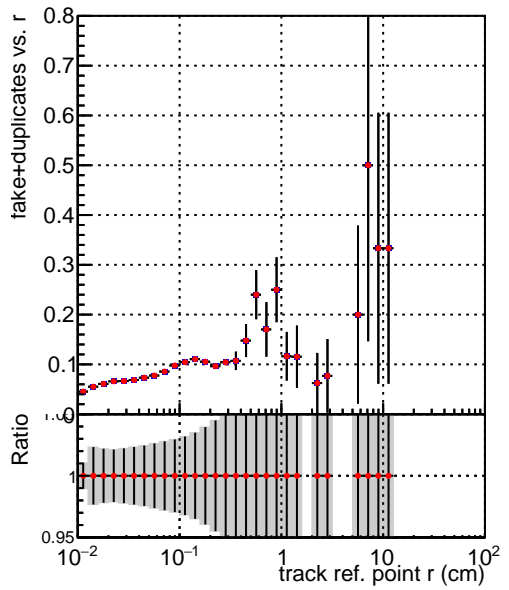

Efficiency vs vertpos**fake+duplicates vs vert r**
Efficiency vs vert z

 — DQM_V0001_R000000001_Global_mkFit_batchNO
 — DQM_V0001_R000000001_Global_mkFit_batch16

**Efficiency vs. sim PV z****fake+duplicates vs Sim. PV z**