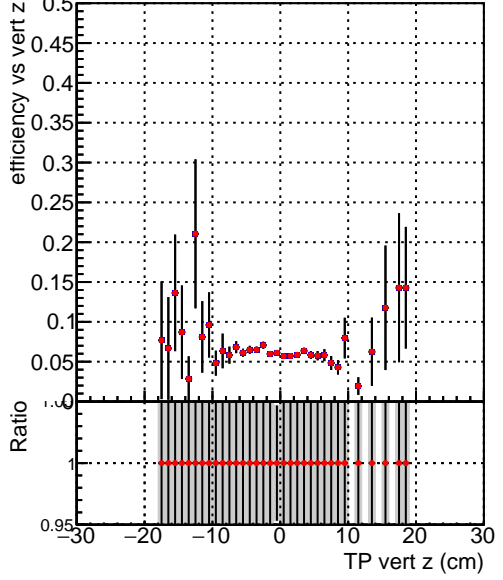

Efficiency vs vertpos**fake+duplicates vs vert r**
Efficiency vs vert z

 — DQM_V0001_R000000001_Global_mkFit_batchNO
 — DQM_V0001_R000000001_Global_mkFit_batch16

**Efficiency vs. sim PV z****fake+duplicates vs Sim. PV z**