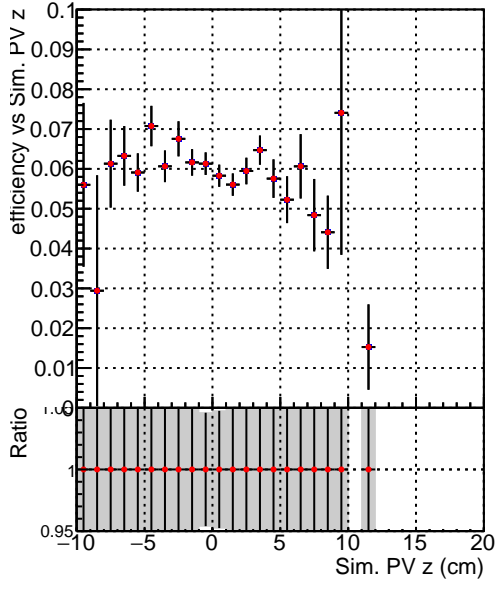

Efficiency vs vertpos**fake+duplicates vs vert r**
Efficiency vs vert z

 — DQM_V0001_R000000001_Global_mkFit_batchNO
 — DQM_V0001_R000000001_Global_mkFit_batch16

**Efficiency vs. sim PV z****fake+duplicates vs Sim. PV z**