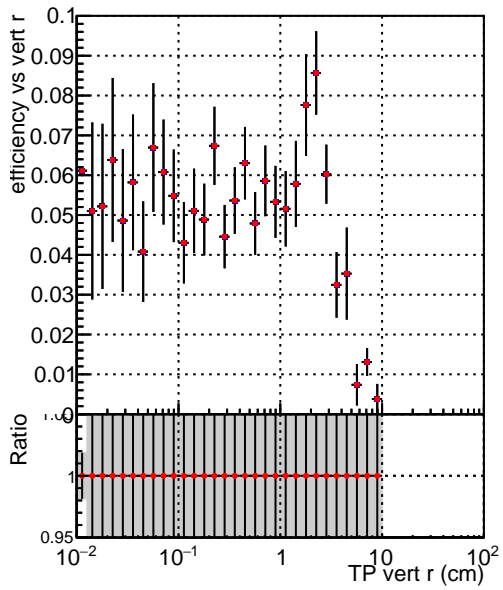

Efficiency vs vertpos**fake+duplicates vs vert r**
Efficiency vs vert z

 — DQM_V0001_R000000001_Global_mkFit_batchNO
 — DQM_V0001_R000000001_Global_mkFit_batch16

**Efficiency vs. sim PV z****fake+duplicates vs Sim. PV z**