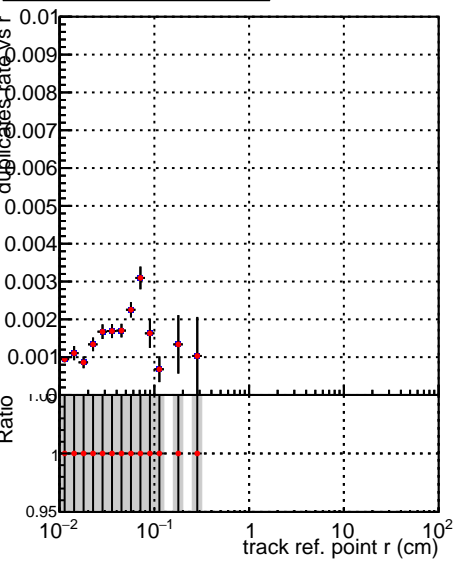

Fake rate vs vertpos**Duplicates Rate vs vertpos****Pileup rate vs vertpos**

Legend:
—●— DQM_V0001_R000000001_Global_mkFit_batchNO
—●— DQM_V0001_R000000001_Global_mkFit_batch16

Fake rate vs v**Duplicates Rate vs v****Pileup rate vs v****Fake rate vs. sim PV z****Duplicates Rate vs sim PV z****Pileup rate vs. sim PV z**