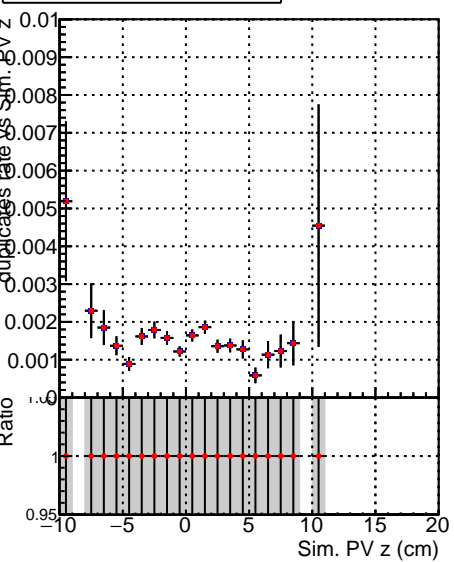

Fake rate vs vertpos**Duplicates Rate vs vertpos****Pileup rate vs vertpos**

Legend:
—●— DQM_V0001_R000000001_Global_mkFit_batchNO
—●— DQM_V0001_R000000001_Global_mkFit_batch16

Fake rate vs v**Duplicates Rate vs v****Pileup rate vs v****Fake rate vs. sim PV z****Duplicates Rate vs sim PV z****Pileup rate vs. sim PV z**