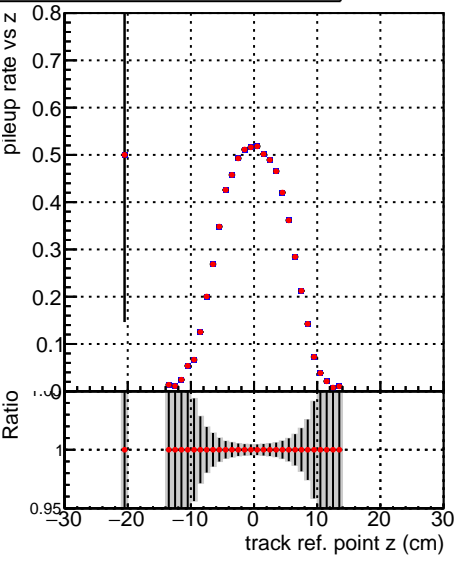

Fake rate vs vertpos**Duplicates Rate vs vertpos****Pileup rate vs vertpos**

Legend:
—●— DQM_V0001_R000000001_Global_mkFit_batchNO
—●— DQM_V0001_R000000001_Global_mkFit_batch16

Fake rate vs v**Duplicates Rate vs v****Pileup rate vs v****Fake rate vs. sim PV z****Duplicates Rate vs sim PV z****Pileup rate vs. sim PV z**