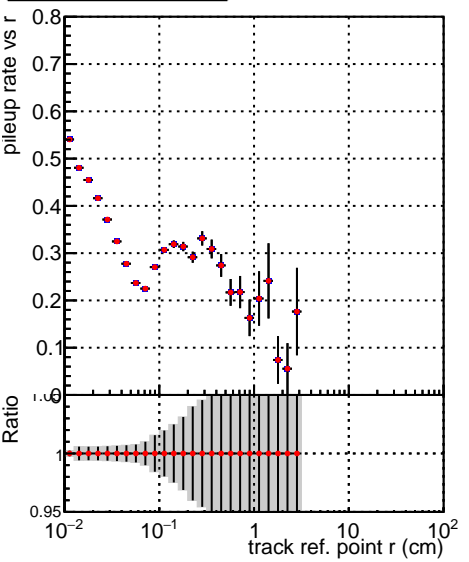

Fake rate vs vertpos**Duplicates Rate vs vertpos****Pileup rate vs vertpos**

Legend:
—●— DQM_V0001_R000000001_Global_mkFit_batchNO
—●— DQM_V0001_R000000001_Global_mkFit_batch16

Fake rate vs v**Duplicates Rate vs v****Pileup rate vs v****Fake rate vs. sim PV z****Duplicates Rate vs sim PV z****Pileup rate vs. sim PV z**