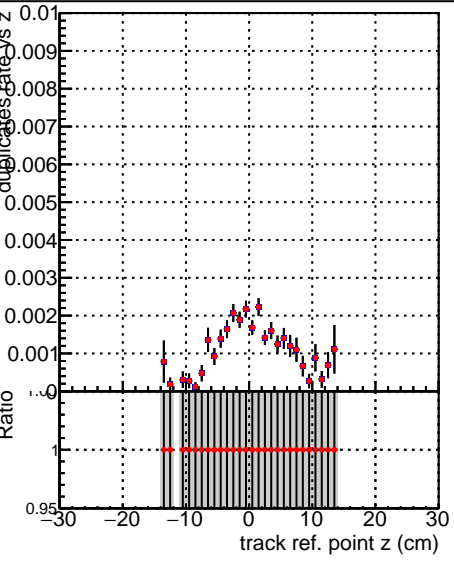

Fake rate vs vertpos**Duplicates Rate vs vertpos****Pileup rate vs vertpos**

Legend:
—●— DQM_V0001_R000000001_Global_mkFit_batchNO
—●— DQM_V0001_R000000001_Global_mkFit_batch16

Fake rate vs v**Duplicates Rate vs v****Pileup rate vs v****Fake rate vs. sim PV z****Duplicates Rate vs sim PV z****Pileup rate vs. sim PV z**