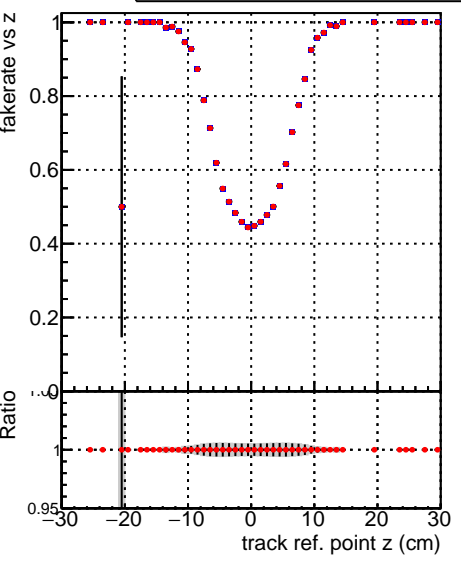

Fake rate vs vertpos**Duplicates Rate vs vertpos****Pileup rate vs vertpos**

Legend:
—●— DQM_V0001_R000000001_Global_mkFit_batchNO
—●— DQM_V0001_R000000001_Global_mkFit_batch16

Fake rate vs v**Duplicates Rate vs v****Pileup rate vs v****Fake rate vs. sim PV z****Duplicates Rate vs sim PV z****Pileup rate vs. sim PV z**