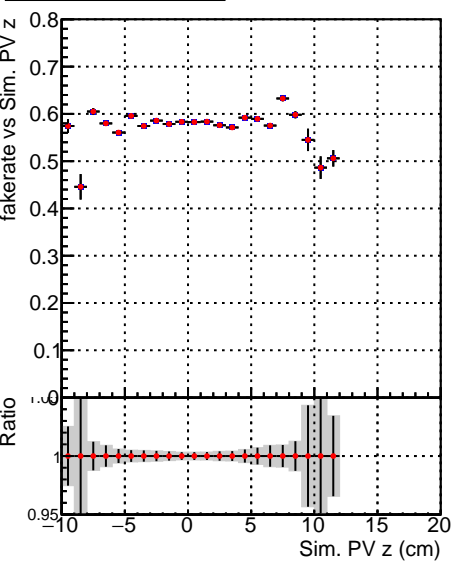

Fake rate vs vertpos**Duplicates Rate vs vertpos****Pileup rate vs vertpos**

Legend:
—●— DQM_V0001_R000000001_Global_mkFit_batchNO
—●— DQM_V0001_R000000001_Global_mkFit_batch16

Fake rate vs v**Duplicates Rate vs v****Pileup rate vs v****Fake rate vs. sim PV z****Duplicates Rate vs sim PV z****Pileup rate vs. sim PV z**